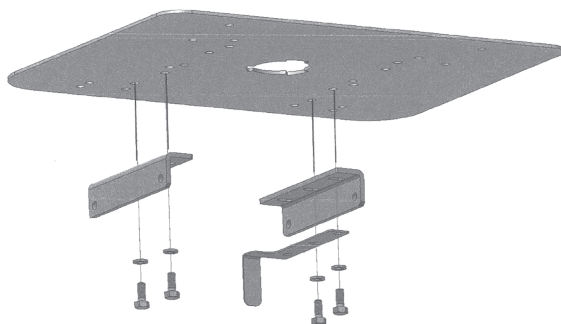

Kubota B/BX/M

Uni Pro™ Bucket Seat

Black Vinyl
PN: 6827

milsco®

Vacuum formed waterproof vinyl cover adds comfort and durability

Ergonomical cushion

Drain hole prevents water build-up

Durable blow molded plastic frame is corrosion resistant

Seat Bracket & Bolts

See **REVERSE** for applications, drawings and options.

PN: 6832 Includes: KM 125 Uni Pro™ Bucket Seat, Seat Bracket & Bolt Bag

TRACTORSEATS.com TURFSEATS.com

800-328-1752

308 NW 2nd Street • Renville, MN 56284

APPLICATIONS

Tractors

Fits - Kubota® B, BX and M Series Compact Tractors
(Replaces Kubota® Number K2571-56112)

B2320 Series: B2320DT, B2320DTWO, B2320HSD;

B2600 Series: B2620HSD, B2630HSD;

B2920 Series: B2920HSD;