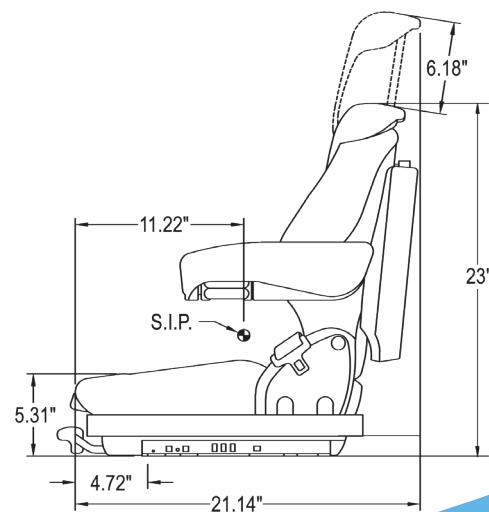

## MAINTENANCE ITEMS

Only fit the  
K&M seat assembly.

8151	Replacement Backrest Cushion (Black Vinyl)
8152	Replacement Seat Cushion (Black Vinyl)
8172	Replacement Backrest Cushion (Black Fabric)
8173	Replacement Seat Cushion (Black Fabric)
7887	Replacement Retractable Seat Belt Kit
8370	Replacement Seat Belt Cover Kit
8466	Replacement Backrest Kit
8672	Replacement Operator Presence Switch
8088**	Replacement Weight Adjust Handle Kit
8593**	Replacement Weight Adjust Handle & Block
8399	Replacement Backrest Adjustment Handle Kit
8516*	Replacement Weight Indicator Kit
8278*	Replacement MSG75 12-Volt Compressor Kit
8514*	Replacement MSG75 Shock Absorber
8315*	Replacement Airbag Kit
8471*	Replacement Air Hose
8318*	Replacement Switch Kit

\*Replacement for air suspension seat only.

\*\*Replacement for mechanical suspension seat only.

FRONT VIEW

SIDE VIEW

\*Drawings show optional headrest and armrests.