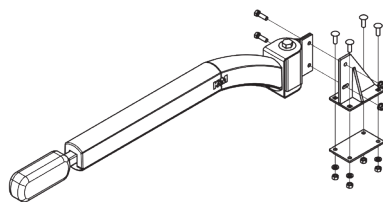

APPLICATIONS

PN: 3244 Fits - John Deere® 7020 Series 7720, 7820, 7920; **7030 Series** 7630, 7730, 7830, 7930; **8020 Series** (Serial Number 014367 & Later) 8120, 8220, 8320, 8420, 8520; **8020T Series** (Serial Number 014367 & Later) 8120T, 8220T, 8320T, 8420T, 8520T; **8030 Series** 8130, 8230, 8330, 8430, 8530; **8030T Series** 8230T, 8330T, 8430T

PN: 3245 Fits - John Deere® Sound-Gard™ Series
2040 Series 2040, 2140, 2240, 2440, 2640, 2840, 2940;
2050 Series 2150, 2255, 2350, 2550, 2750, 2950;
2055 Series 2355, 2555, 2755, 2955; **3040 Series** 3040, 3140; **3055 Series** 3055, 3155, 3255; **3150 Series** 3150;
30 Series 4030, 4230, 4430, 4630; **40 Series** 4040, 4240, 4440, 4640, 4840; **50 Series** 4050, 4250, 4450, 4650, 4850; **55 Series** 4055, 4255, 4455, 4555, 4755, 4955;
60 Series 4560, 4760, 4960
*WILL NOT FIT 4WD MODELS

PN: 3258 Fits - Case IH® MX Series Magnum MX180, MX200, MX210, MX215, MX220, MX230, MX240, MX245, MX255, MX270, MX275, MX285, MX305; **Magnum Series** Magnum 180, Magnum 190, Magnum 210, Magnum 215, Magnum 225, Magnum 235, Magnum 245, Magnum 260, Magnum 275, Magnum 290, Magnum 305, Magnum 315, Magnum 335, Magnum 340, Magnum 370

PN: 3298 Fits - Case IH® 71, 72 & 89 Series Magnum
7110, 7120, 7130, 7140, 7150, 7210, 7220, 7230, 7240, 7250, 8910, 8920, 8930, 8940, 8950

PART NUMBERS

Maintenance Item

2660 Replacement Amber Warning Light

Warning Lights

3241 Nite-Gard™ Warning Lights
(pair without mounting bracket)

Warning Light Systems

(includes warning lights and mounting brackets)

3242 Horizontal Mount
Nite-Gard™ Warning Light System
*Brackets are provided for horizontal (fender) mounting. Need to determine if the mounting surface is sturdy enough to support the warning light.