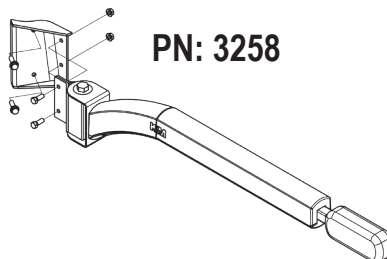

3244 JD Late 8020-8030 Series
 Nite-Gard™ Warning Light System
**Does not fit the 7x00, 8x00 or 8x10 Series*

3245 JD Sound-Gard™ Series
 Nite-Gard™ Warning Light System
**Does not fit the 4WD models.*

3258 Case IH MX Series Magnum
 Nite-Gard™ Warning Light System

3298 Case IH 71, 72 & 89 Magnum Series
 Nite-Gard™ Warning Light System

PN: 2660

PN: 3242

PN: 3243

PN: 3244

PN: 3245

PN: 3258

PN: 3298