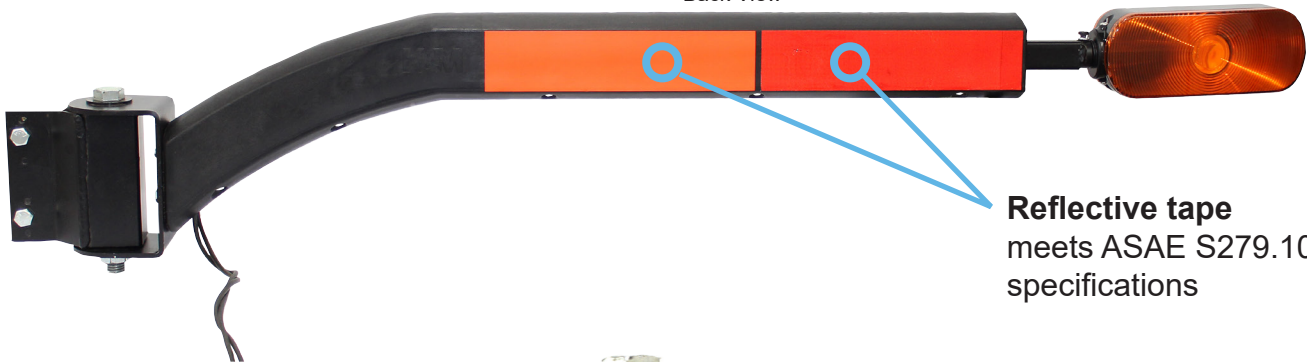

Nite-Gard™

Warning Light System

NEW
Modern
Design

Length easily adjustable from 36" - 52" to allow sight around any implement for added safety

Front View

Light meets ANSI
ASAE S279.16
specifications

Back View

Reflective tape
meets ASAE S279.10
specifications

Standard breakaway
mount helps prevent
damage

*(Breakaway mount bracket
standard with warning light)*

See **REVERSE**
for part numbers
and applications.

- Put safety first with a Nite-Gard™ Warning Light System
- Pre-assembled for easy installation
- Easily connects to existing electrical system
- All installation hardware included