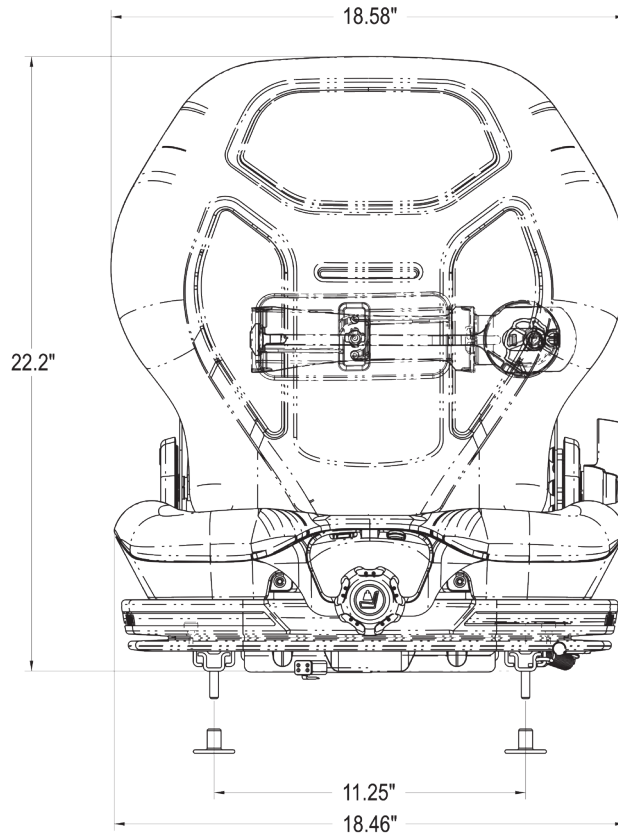

KM 226 Uni Pro™ Seat & Mechanical Suspension

Front View

Side Left View