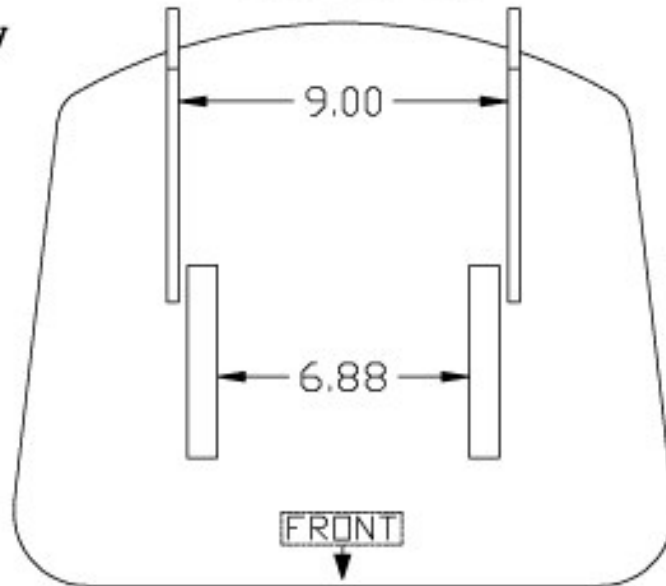

JD 2940

Seat Bottom View

Seat Side View

Backrest Bolt Pattern

Assembly Diagram of Original