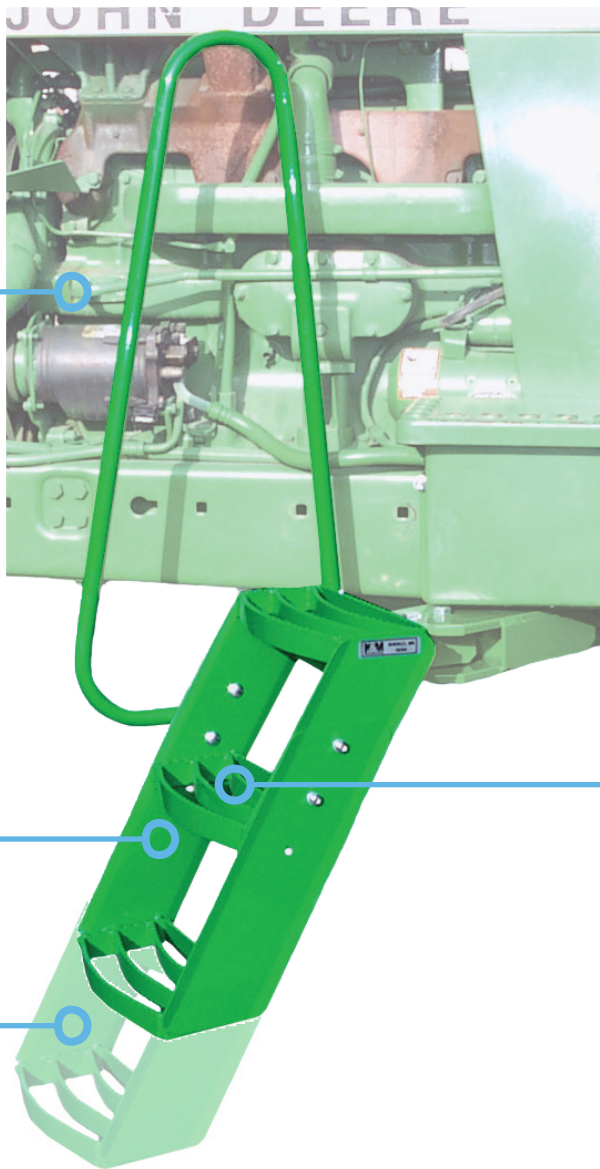

JD Swivel Series Step

OEM Green
PN: 3422

Handrail available
for added safety

Powder coat finish
for added durability
and wear

**Additional fourth
step available**

Steps are 14.5" x 6"
(W x D)

See **REVERSE**
for applications
and step options.

- Makes access easier and more convenient
- Matches original equipment colors
- Easy to install
- No drilling required
- All hardware included
- Step & handrail swivel to different positions
- Recommended for tractors with loaders or FWA

TRACTORSEATS.com

800-328-1752

308 NW 2nd Street • Renville, MN 56284

APPLICATIONS

Tractors

Fits - John Deere®:

4030, 4040, 4050, 4055, 4230, 4240, 4250, 4255, 4430, 4440, 4450, 4455, 4555, 4630, 4640, 4650, 4755, 4840, 4850, 4955 **with Sound-Gard™ Cab (will not fit Open Station Tractors)**