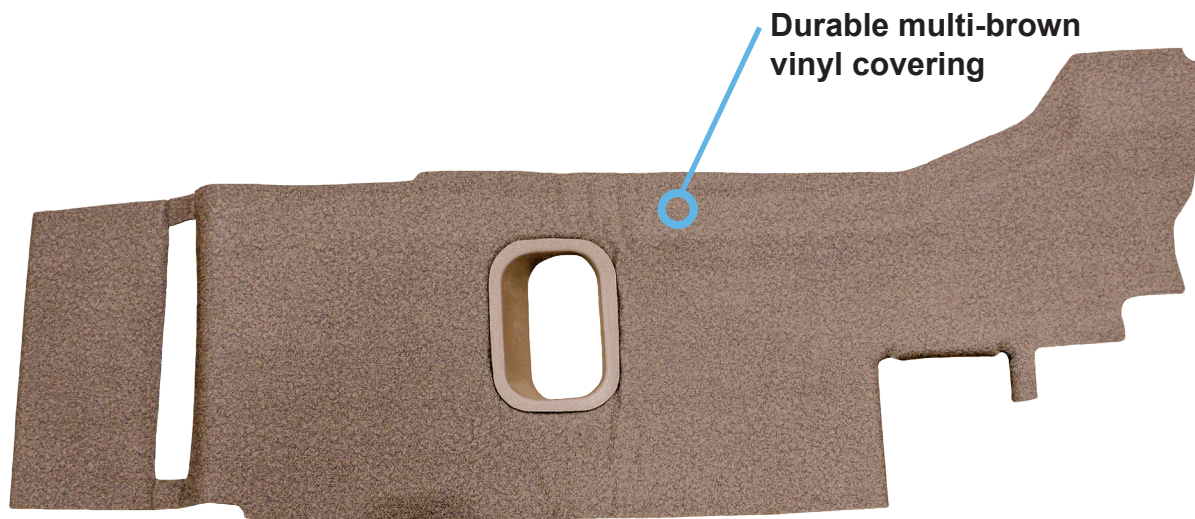

JD 9000-9020 Series

Console - RH

Multi-Brown
Vinyl
PN: 4244

Durable multi-brown
vinyl covering

APPLICATIONS

Tractors

Fits - John Deere® 9000 and 9020 Series Tractors:

(Replaces John Deere® Numbers RE221582, RE190696, RE70203)

9000 Series: 9100, 9200, 9300, 9400;

9020 Series: 9120, 9220, 9320, 9420, 9520, 9620

- Custom fit thermoformed multi-brown plastic panel
- Pre-formed piece makes installation easy
- 3M Foam Spray Adhesive not needed for installation