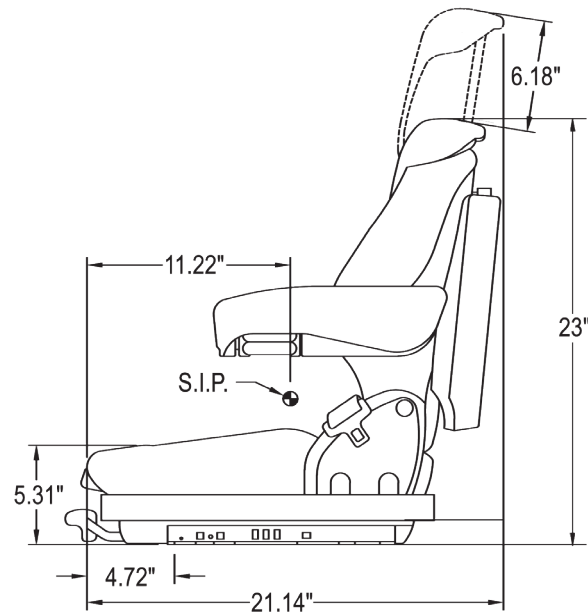

MAINTENANCE ITEMS

Only fit the
K&M seat assembly.

8151	Replacement Backrest Cushion (Black Vinyl)
8152	Replacement Seat Cushion (Black Vinyl)
8172	Replacement Backrest Cushion (Black Fabric)
8173	Replacement Seat Cushion (Black Fabric)
7887	Replacement Retractable Seat Belt Kit
8370	Replacement Seat Belt Cover Kit
8466	Replacement Backrest Kit
8672	Replacement Operator Presence Switch
8088**	Replacement Weight Adjust Handle Kit
8593**	Replacement Weight Adjust Handle & Block
8399	Replacement Backrest Adjustment Handle Kit
8516*	Replacement Weight Indicator Kit
8278*	Replacement MSG75 12-Volt Compressor Kit
8514*	Replacement MSG75 Shock Absorber
8315*	Replacement Airbag Kit
8318*	Replacement Switch Kit
8471*	Replacement Air Hose

*Replacement for air suspension seat only.

**Replacement for mechanical suspension seat only.

FRONT VIEW

SIDE VIEW

*Drawings show optional headrest and armrests.