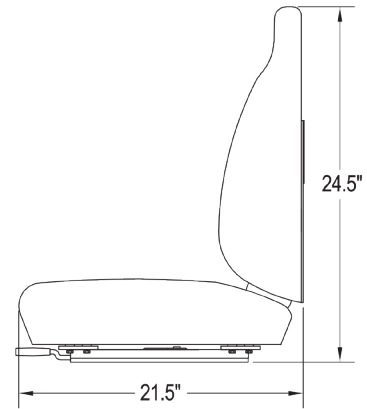

Uni Pro™ - KM 440 Seat Assembly

Front View

Left Side View

Bottom View