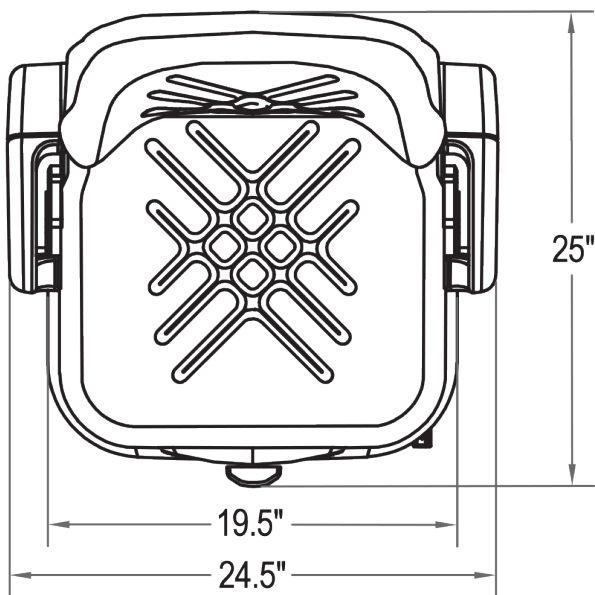

Uni Pro™ - KM Uni Mech Susp Forklift Seat

Front View

Right Side View

Top View

Bottom View