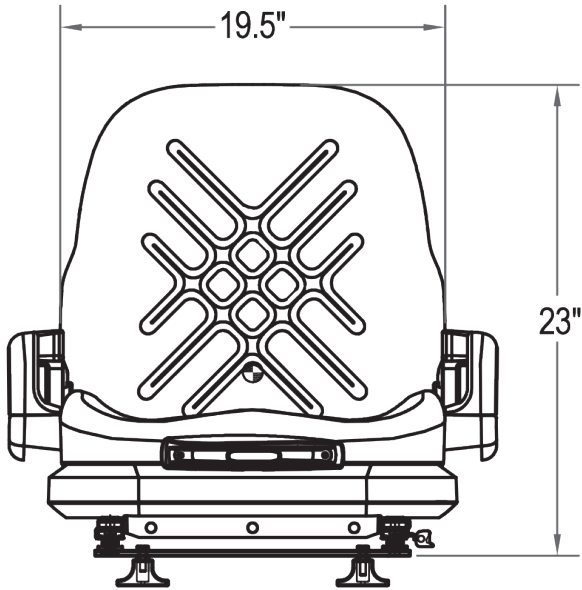

Uni Pro™ - KM Uni Mech Susp Forklift Seat

Front View

Right Side View

Top View

Bottom View