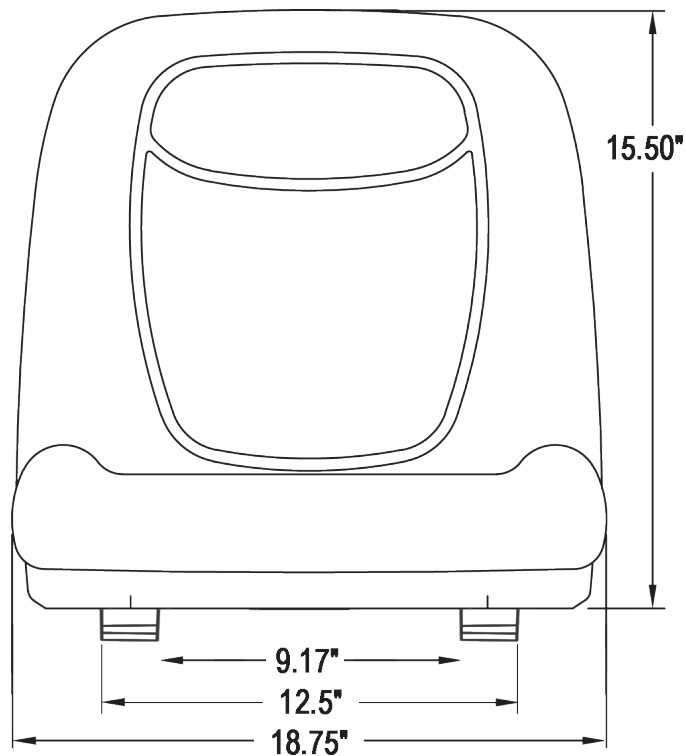

KM 132 Uni Pro™ Hinged Bucket Seat

Front View

Side View