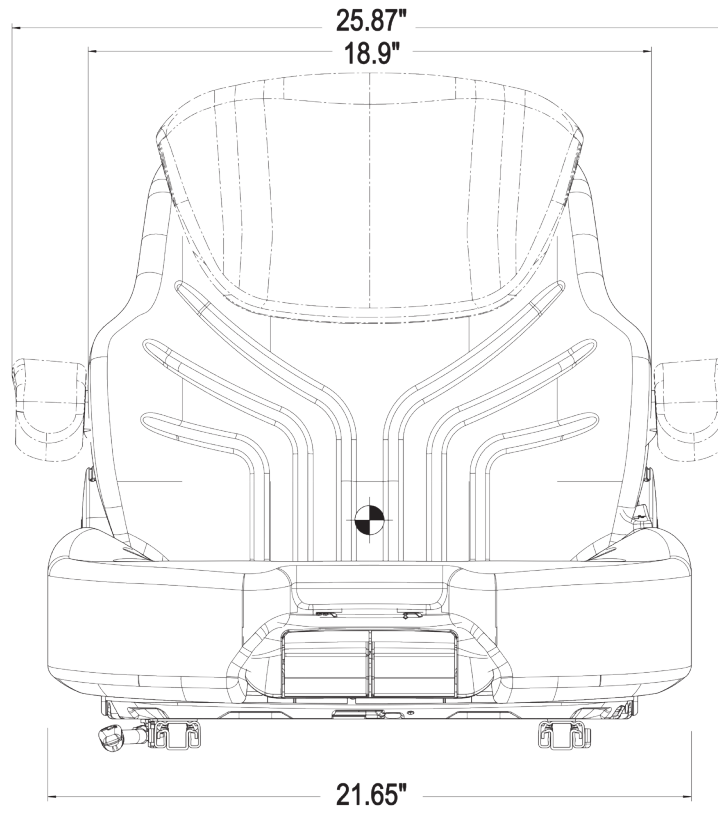

KM 741 Uni Pro™ Seat Assembly

Front View

Side View