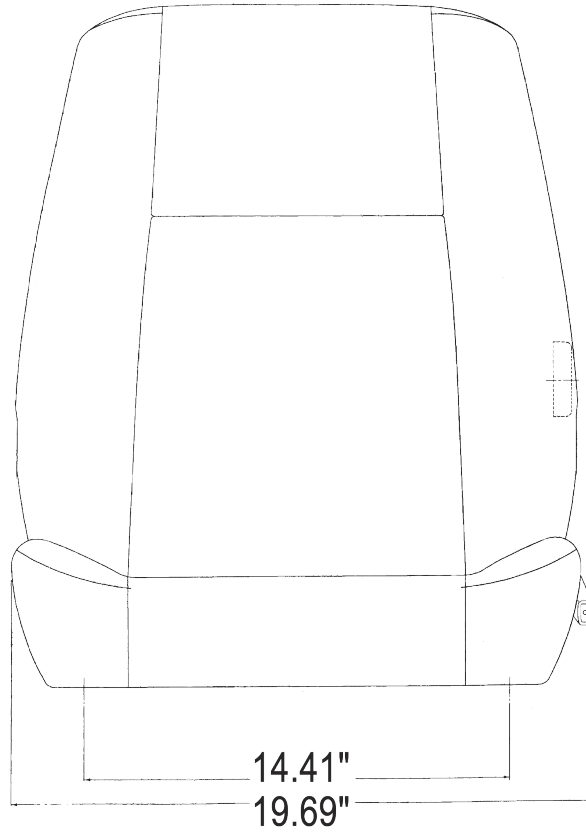

KM 152 Uni Pro™ Seat Assembly

Front View

Side View