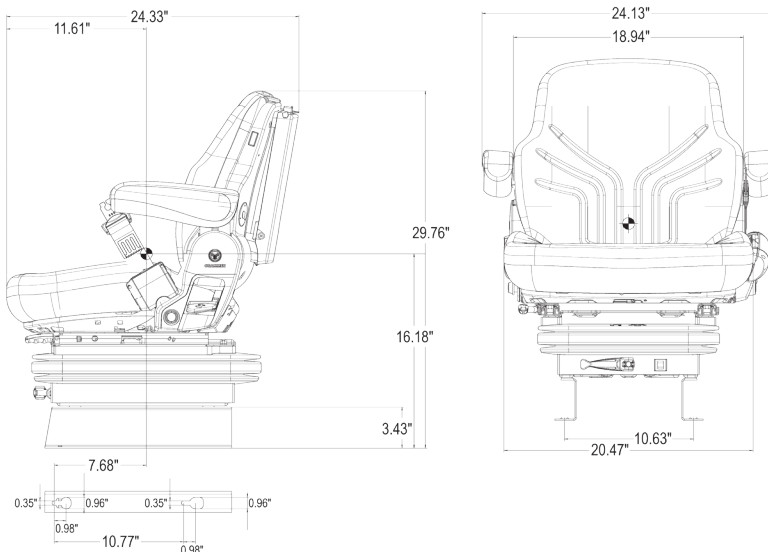

*Note: Tractors with loader controller attached to RH armrest will have to re-use the OEM armrest or modify to make work with new RH armrest. This seat is for John Deere® 6R Series Tractors without Command Arm only.

OPTIONS

- 8454 Backrest Extension
- 8573 Backrest Extension Install Kit
- 5007 Swivel Kit
- 8400 MSG85/95 Lateral Isolator Kit
  *Will only work if a Grammer 700 Series seat top is being used

MAINTENANCE ITEMS

- 7966 Replacement LH Armrest - Adjustable
- 7967 Replacement RH Armrest - Adjustable
- 8538 Replacement LH Armrest - Non-Adjustable
- 8539 Replacement RH Armrest - Non-Adjustable
- 7996 Replacement Retractable Seat Belt Kit
- 8245 Replacement Backrest Cushion
- 8371 Replacement Seat Cushion
- 8158 Replacement Backrest Adjust Handle
- 8448 Replacement Backrest Adjust Handle Kit
- 8372 Replacement Seat Belt Cover Kit
- 8455 Replacement Lumbar Support Kit
- 7961 Replacement Operator Presence Switch
- 6048 Replacement Slide Rail Kit
- 8416 Replacement Shock Absorber
- 8532 Replacement Weight Adjust Spring Kit

SIDE VIEW

FRONT VIEW

*Note: Seat & 12-Volt Air Suspension Kit, PN: 8586, is also available. If you have a John Deere® Early 6R Series Tractor with Command Arm, order PN: 6984 instead. If you have a John Deere® Late 6R Series Tractor with Command Arm, order PN: 6985 instead.