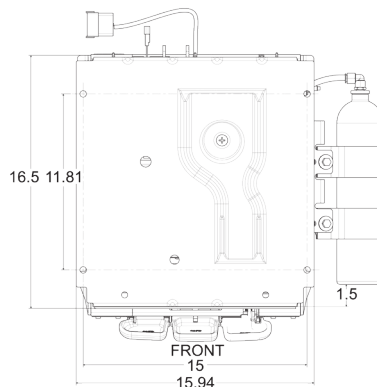

## 12-Volt Air Suspension

Air Suspension  
**PN: 8690**

Easy to use weight control

Passive air suspension with self-contained 12-Volt compressor

Rubber molded suspension cover keeps suspension free of dirt and dust

**SIDE VIEW**

**BOTTOM VIEW**

- Dampener controlled manually
- 4" suspension travel
- 285 lb maximum weight adjustment
- Bottom mounting pattern of 15" side-to-side and 11.81" front-to-back

[TRACTORSSEATS.com](http://TRACTORSSEATS.com) [CONSTRUCTIONSEATS.com](http://CONSTRUCTIONSEATS.com)