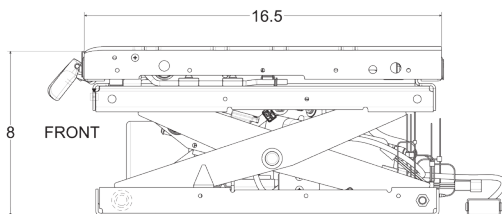

## 12-Volt Air Suspension

Air Suspension  
**PN: 8690**

Easy to use weight control

Passive air suspension with self-contained 12-Volt compressor

Rubber molded suspension cover keeps suspension free of dirt and dust

**SIDE VIEW**

**BOTTOM VIEW**

- Dampener controlled manually
- 4" suspension travel
- 285 lb maximum weight adjustment
- Bottom mounting pattern of 15" side-to-side and 11.81" front-to-back

[TRACTORSSEATS.com](http://TRACTORSSEATS.com) [CONSTRUCTIONSEATS.com](http://CONSTRUCTIONSEATS.com)