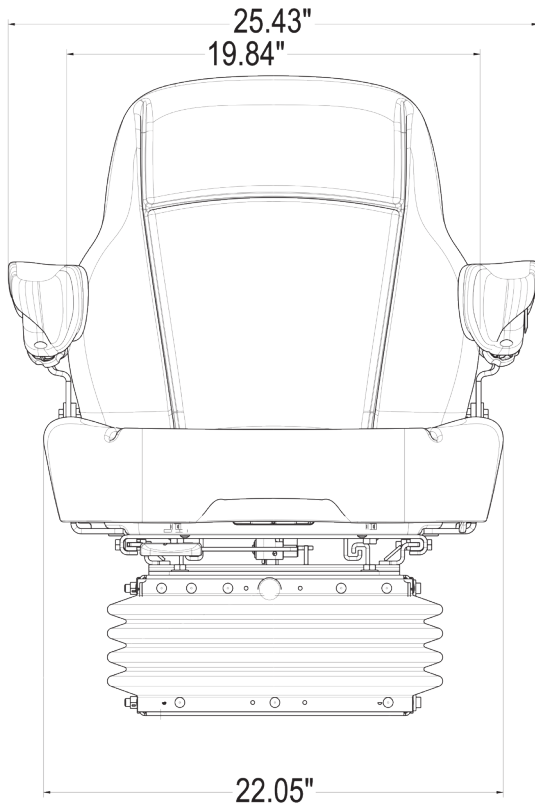

Uni Pro™ - KM 1202 Seat & Air Suspension

Front View

Left Side View

Bottom View