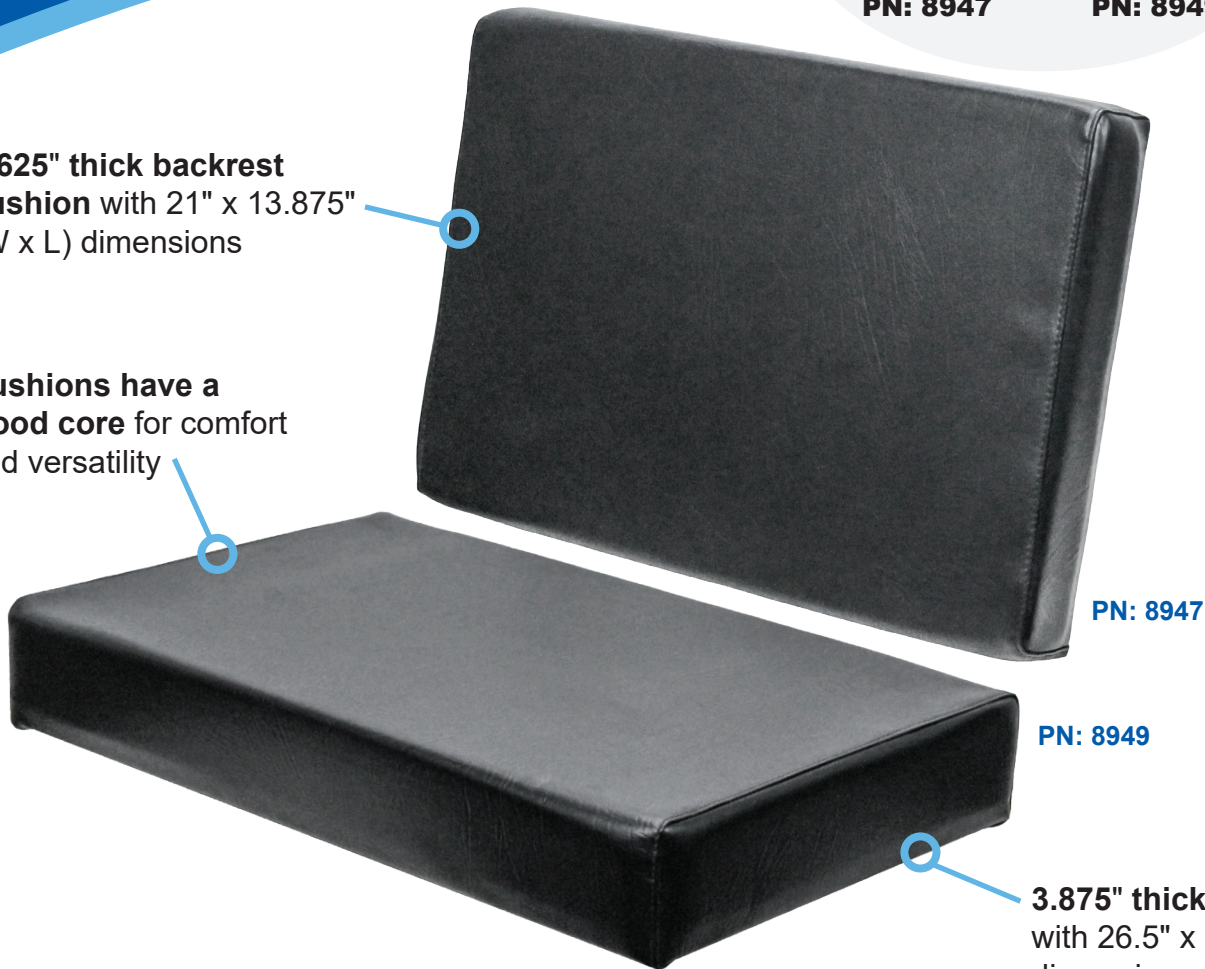

Cushman Minute Miser™

Replacement Cushions

CHOOSE FROM

- OR ●
- Replacement Backrest Cushion (Black Vinyl)
PN: 8947
- Replacement Seat Cushion (Black Vinyl)
PN: 8949

2.625" thick backrest cushion with 21" x 13.875" (W x L) dimensions

Cushions have a wood core for comfort and versatility

PN: 8947

PN: 8949

3.875" thick seat cushion with 26.5" x 15.75" (W x L) dimensions

APPLICATIONS

Utility Vehicles

Fits - Cushman® Minute Miser™ Utility Vehicles:

Backrest Fits: 898320, 898320A, B-898319A-898319

(Backrest Replaces Cushman® Number 884683)

Seat Fits: 898319A, 898320A, B-898323

(Seat Replaces Cushman® Number 883938)

- Use existing hardware to bolt onto application