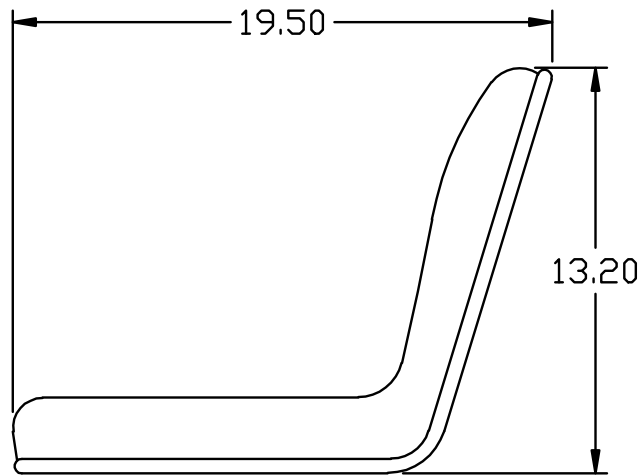

KM 195 Uni Pro

Bolt Pattern

Side View

Mounting Brackets