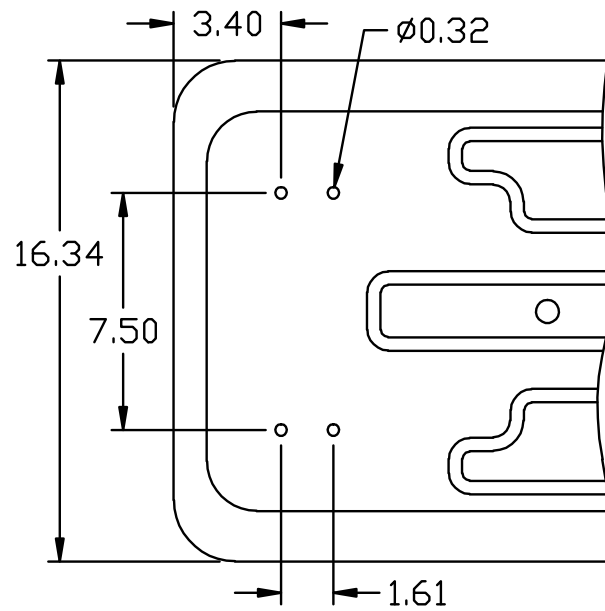

KM 195 Uni Pro

Bolt Pattern

Side View

Mounting Brackets