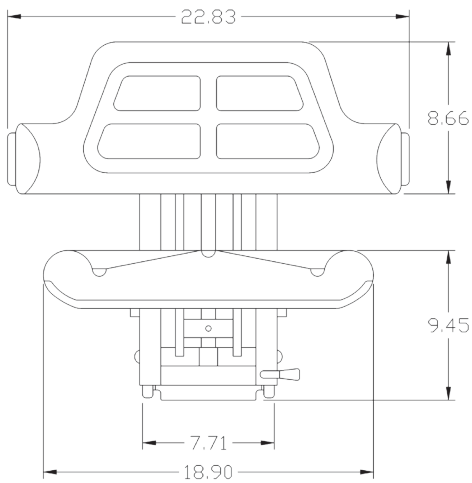

Wraparound style backrest to ensure operator comfort

Vacuum formed and contoured foam cushions for added comfort

Slide rails provide fore/aft adjustment

265 lb maximum weight capacity with adjustable weight suspension and base angle

See REVERSE for applications, drawings and options.

- Mechanical utility suspension
- Multiple mounting patterns

TRACTORSEATS.com

800-328-1752

308 NW 2nd Street • Renville, MN 56284

APPLICATIONS

Tractors

Also: Utility Tractors and Specialty/Industrial Tractors

OPTIONS

8501 60" Lap Belt

FRONT VIEW

SIDE VIEW