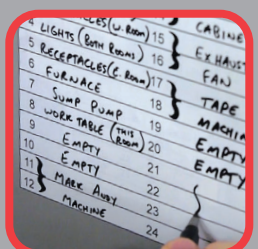

- Extremely Durable Fine Line Tip • Aluminum Body • Fast Drying

M1
FINE LINE

- Extremely durable tip withstands heavy use and extended cap-off time
- Impact resistant aluminum barrel
- Fast drying ink dries in 5 seconds, resists abrasion and weather

Draw/Sketch

Personalize

Mark/Identify

D.I.Y. Projects

Electrical

10581B

10584B

10581

10591

UPC	Item	Color	Description	Pkg Size (HxWxD in)
819472011670	10581	● Black	M1 12 Pk Box	6.2 x 3.3 x 1.2
819472011687	10584	● Red	M1 12 Pk Box	6.2 x 3.3 x 1.2
819472013049	105812PK	● ●	M1 2Pk Blister	7.8 x 2.8 x 0.8
819472013384	1058142PK	● ●	M1 2Pk Blister	7.8 x 2.8 x 0.8
819472012486	10590	●x36 ●x10	M1 46 Canister	6.3 x 3.8 x 3.8
819472012493	10591	● Black	M1 46 Canister	6.3 x 3.8 x 3.8