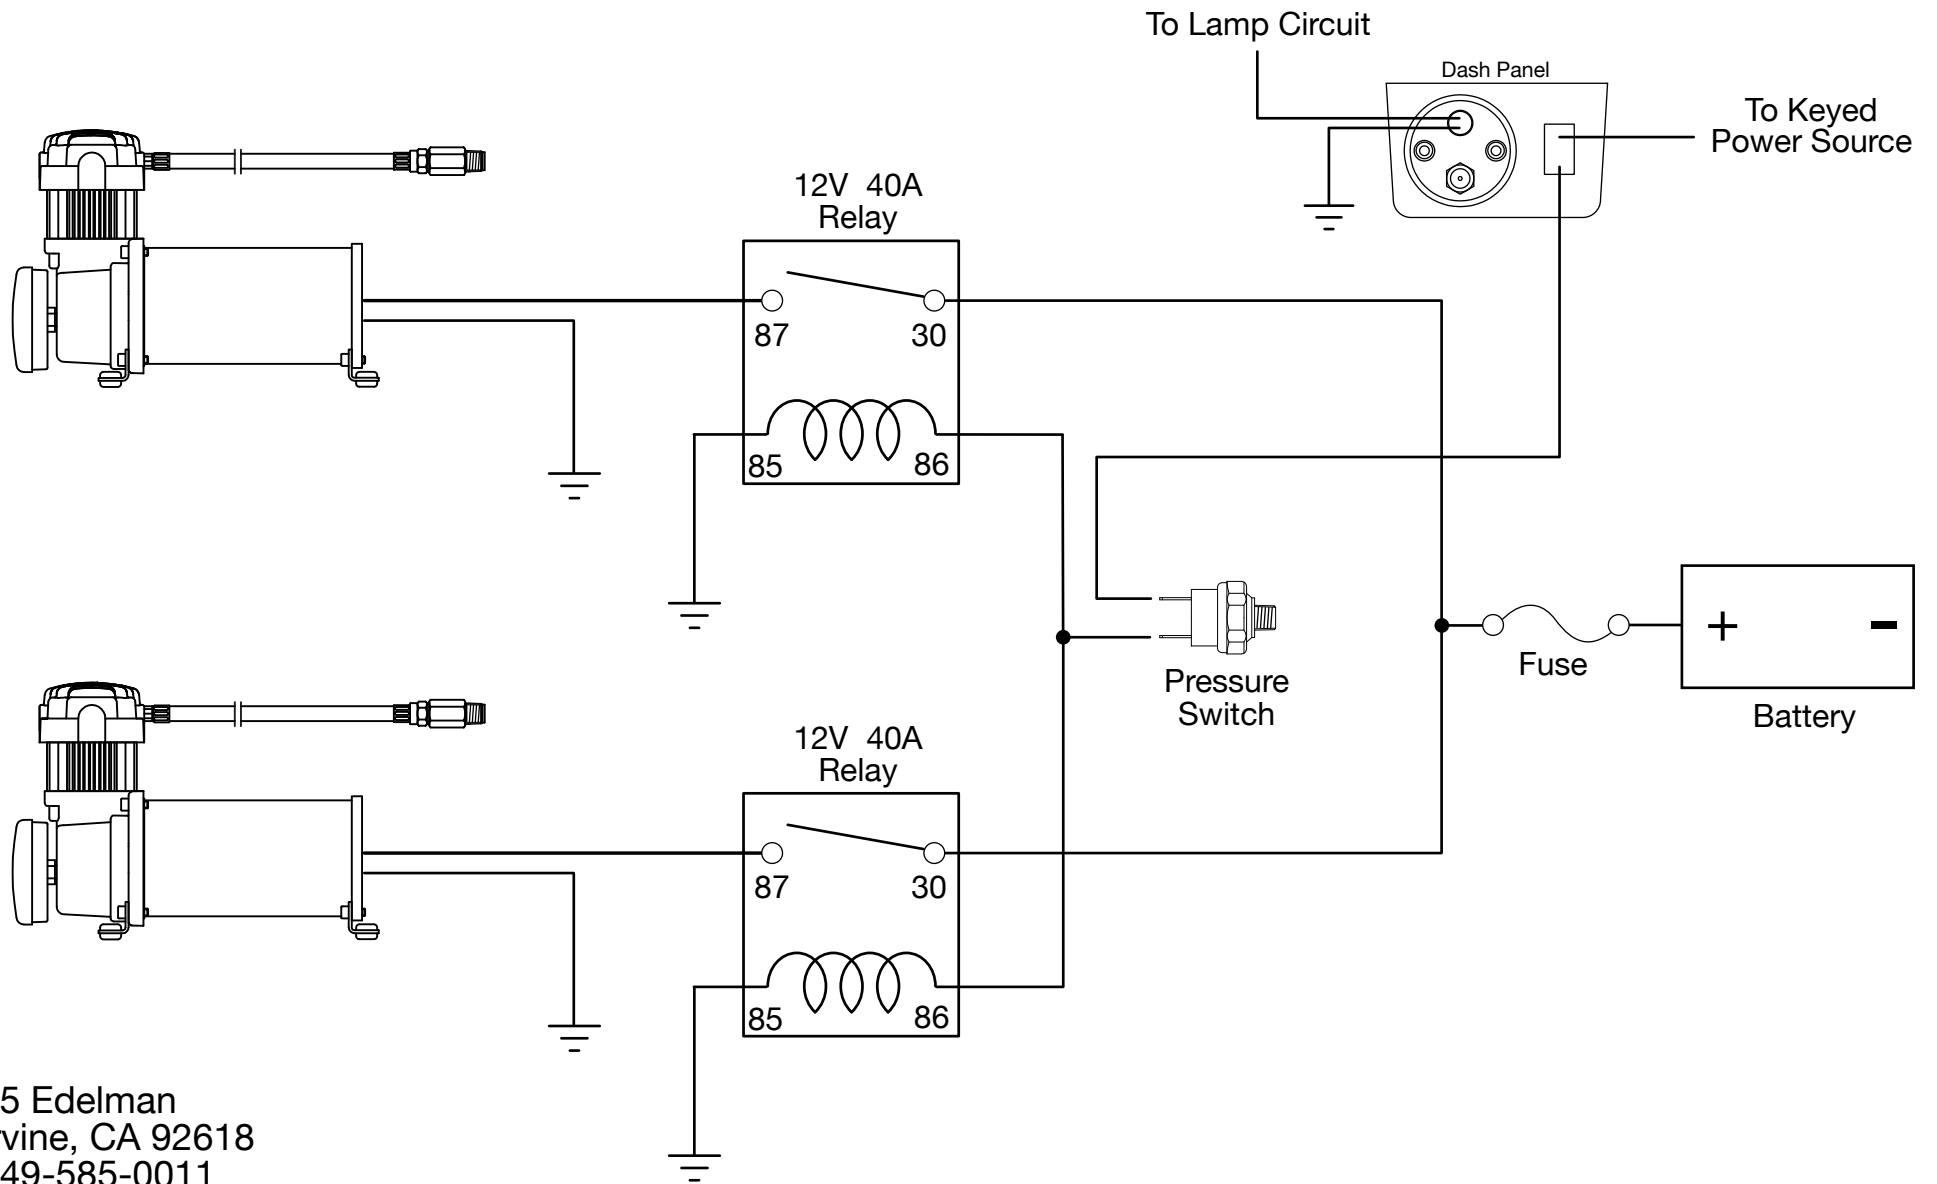

Your Vital Air Source

DUAL OBA MODEL COMPRESSOR WIRING DIAGRAM

PN's 20011, 20013, 20014, 20015, 20016, 20017, 20019,
20020, 20021, 20022

15 Edelman
Irvine, CA 92618
949-585-0011
www.viaircorp.com