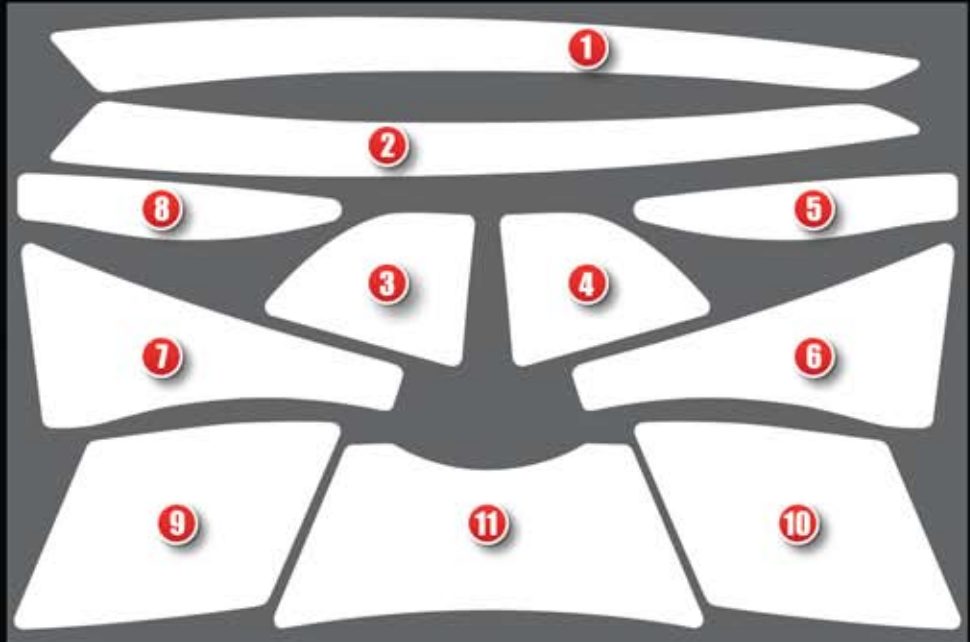

PROFESSIONAL

EV06100™ CR2 REFLECTIVITY KIT

GUIDE TO APPLYING THE STICKERS TO THE HELMET

Match the numbered stickers on the diagram to the ones on the enclosed sheet. Then match them with the photographs below and place the stickers on the area of the helmet as shown.

CLASS R2
HIGH INTENSITY
REFLECTIVE MATERIAL

EV06100 CR2 uses Class R2 a high intensity reflective material, offering on average 60%

more reflectivity than standard reflective clothing material (depending on the observation and light angle).

EV06100 CR2 is the biggest step-up in night time visibility / reflectivity of head protection to date.

PROTECTIVE INDUSTRIAL PRODUCTS