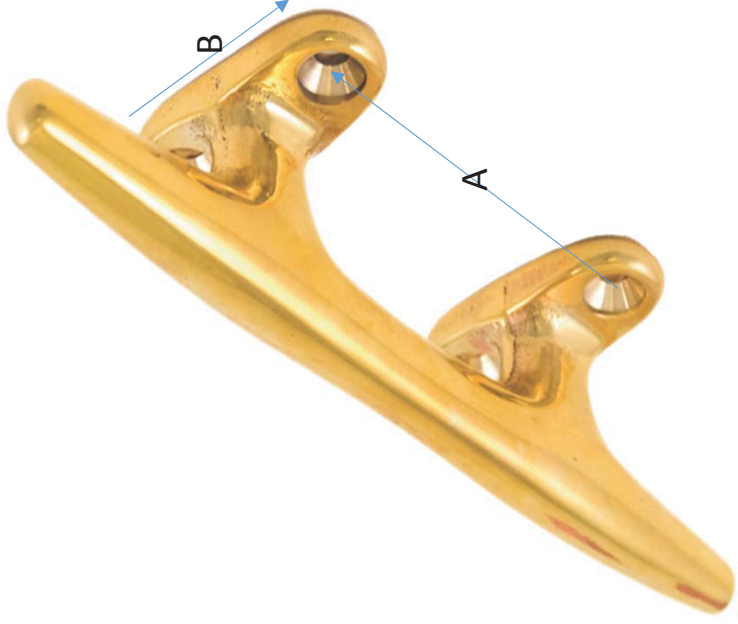

C.P. Brass 5-1/2" Hollow Base Cleat

- S-0970
- A: (W) 1"
- B: (L) 2 1/8"