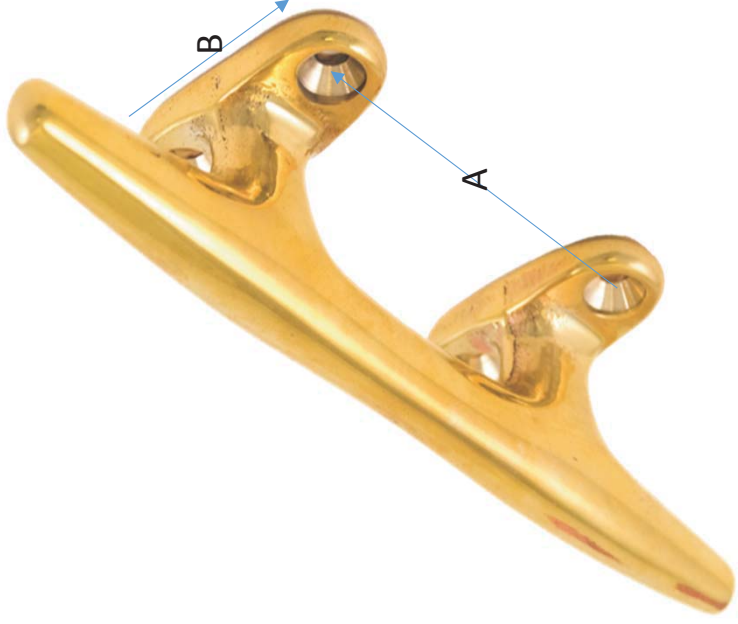

C.P. Brass 6-1/2" Hollow Base Cleat

- S-0971
- A: (W) 1 1/16"
- B: (L) 2 5/8"