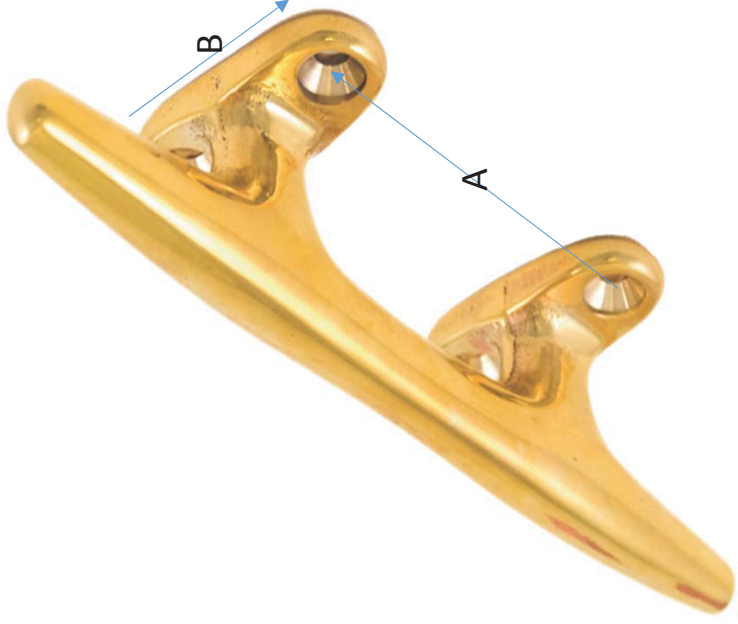

# C.P. Brass 10" Hollow Base Cleat

- S-0973
- A: (W) 1 7/8"
- B: (L) 3 5/8"