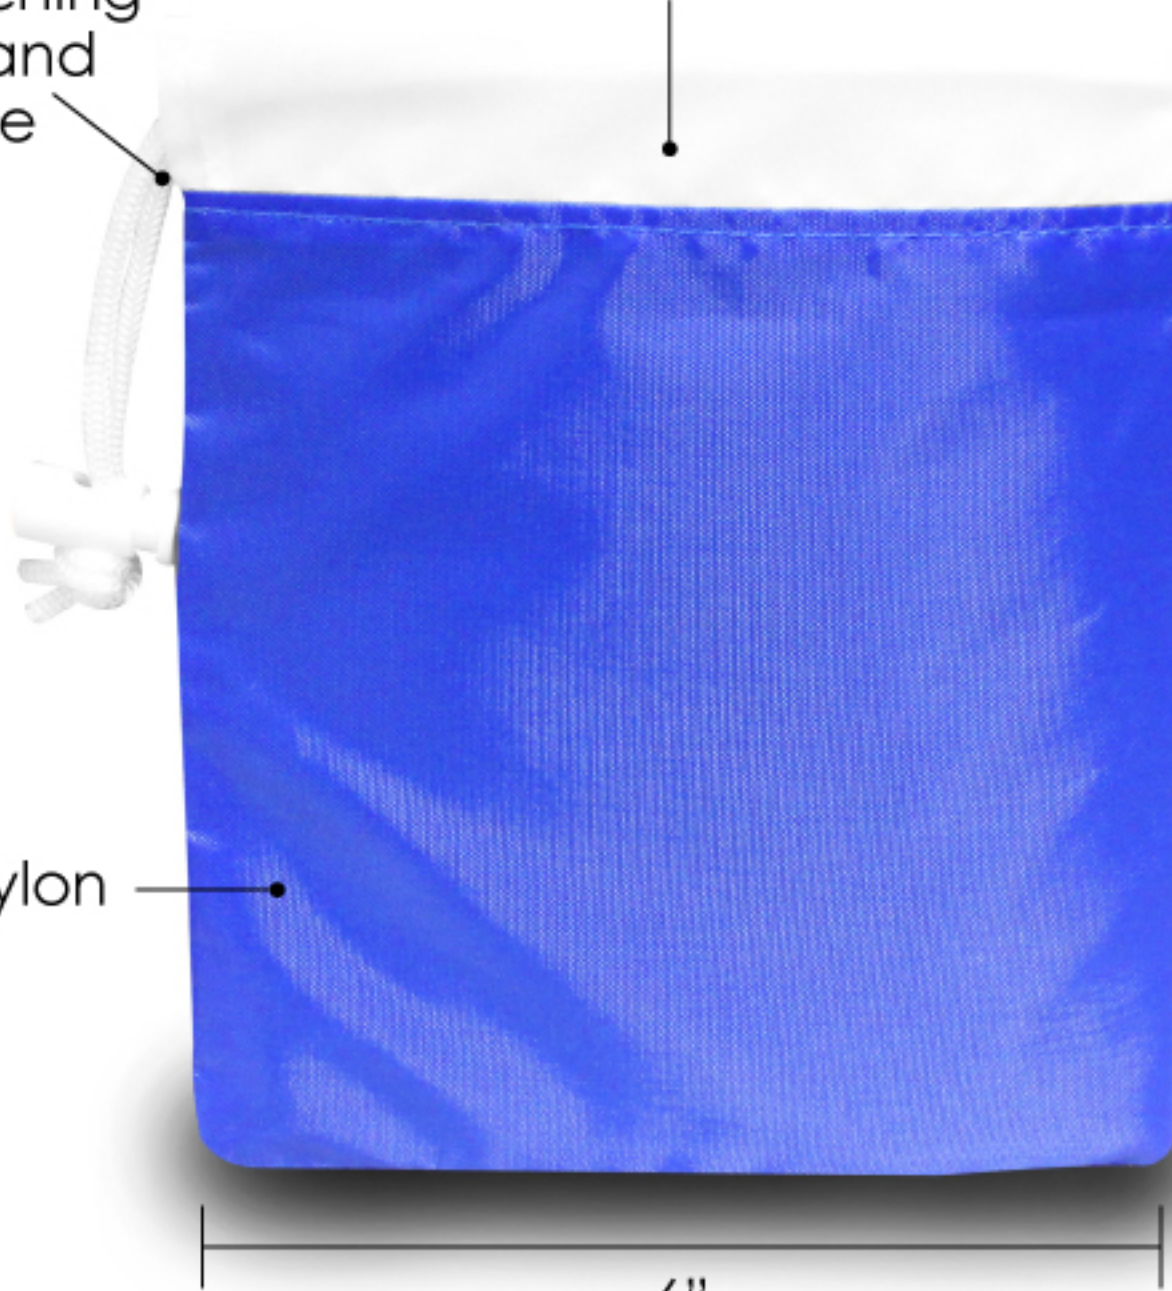

5103 Cinch Carry All

Contrasting top with matching toggle and closure

Cinch pouch with toggle closure

7"

210 denier nylon

6"

Available in 4 Colors

White/Navy

Red/Black

White/Royal

Black/Black