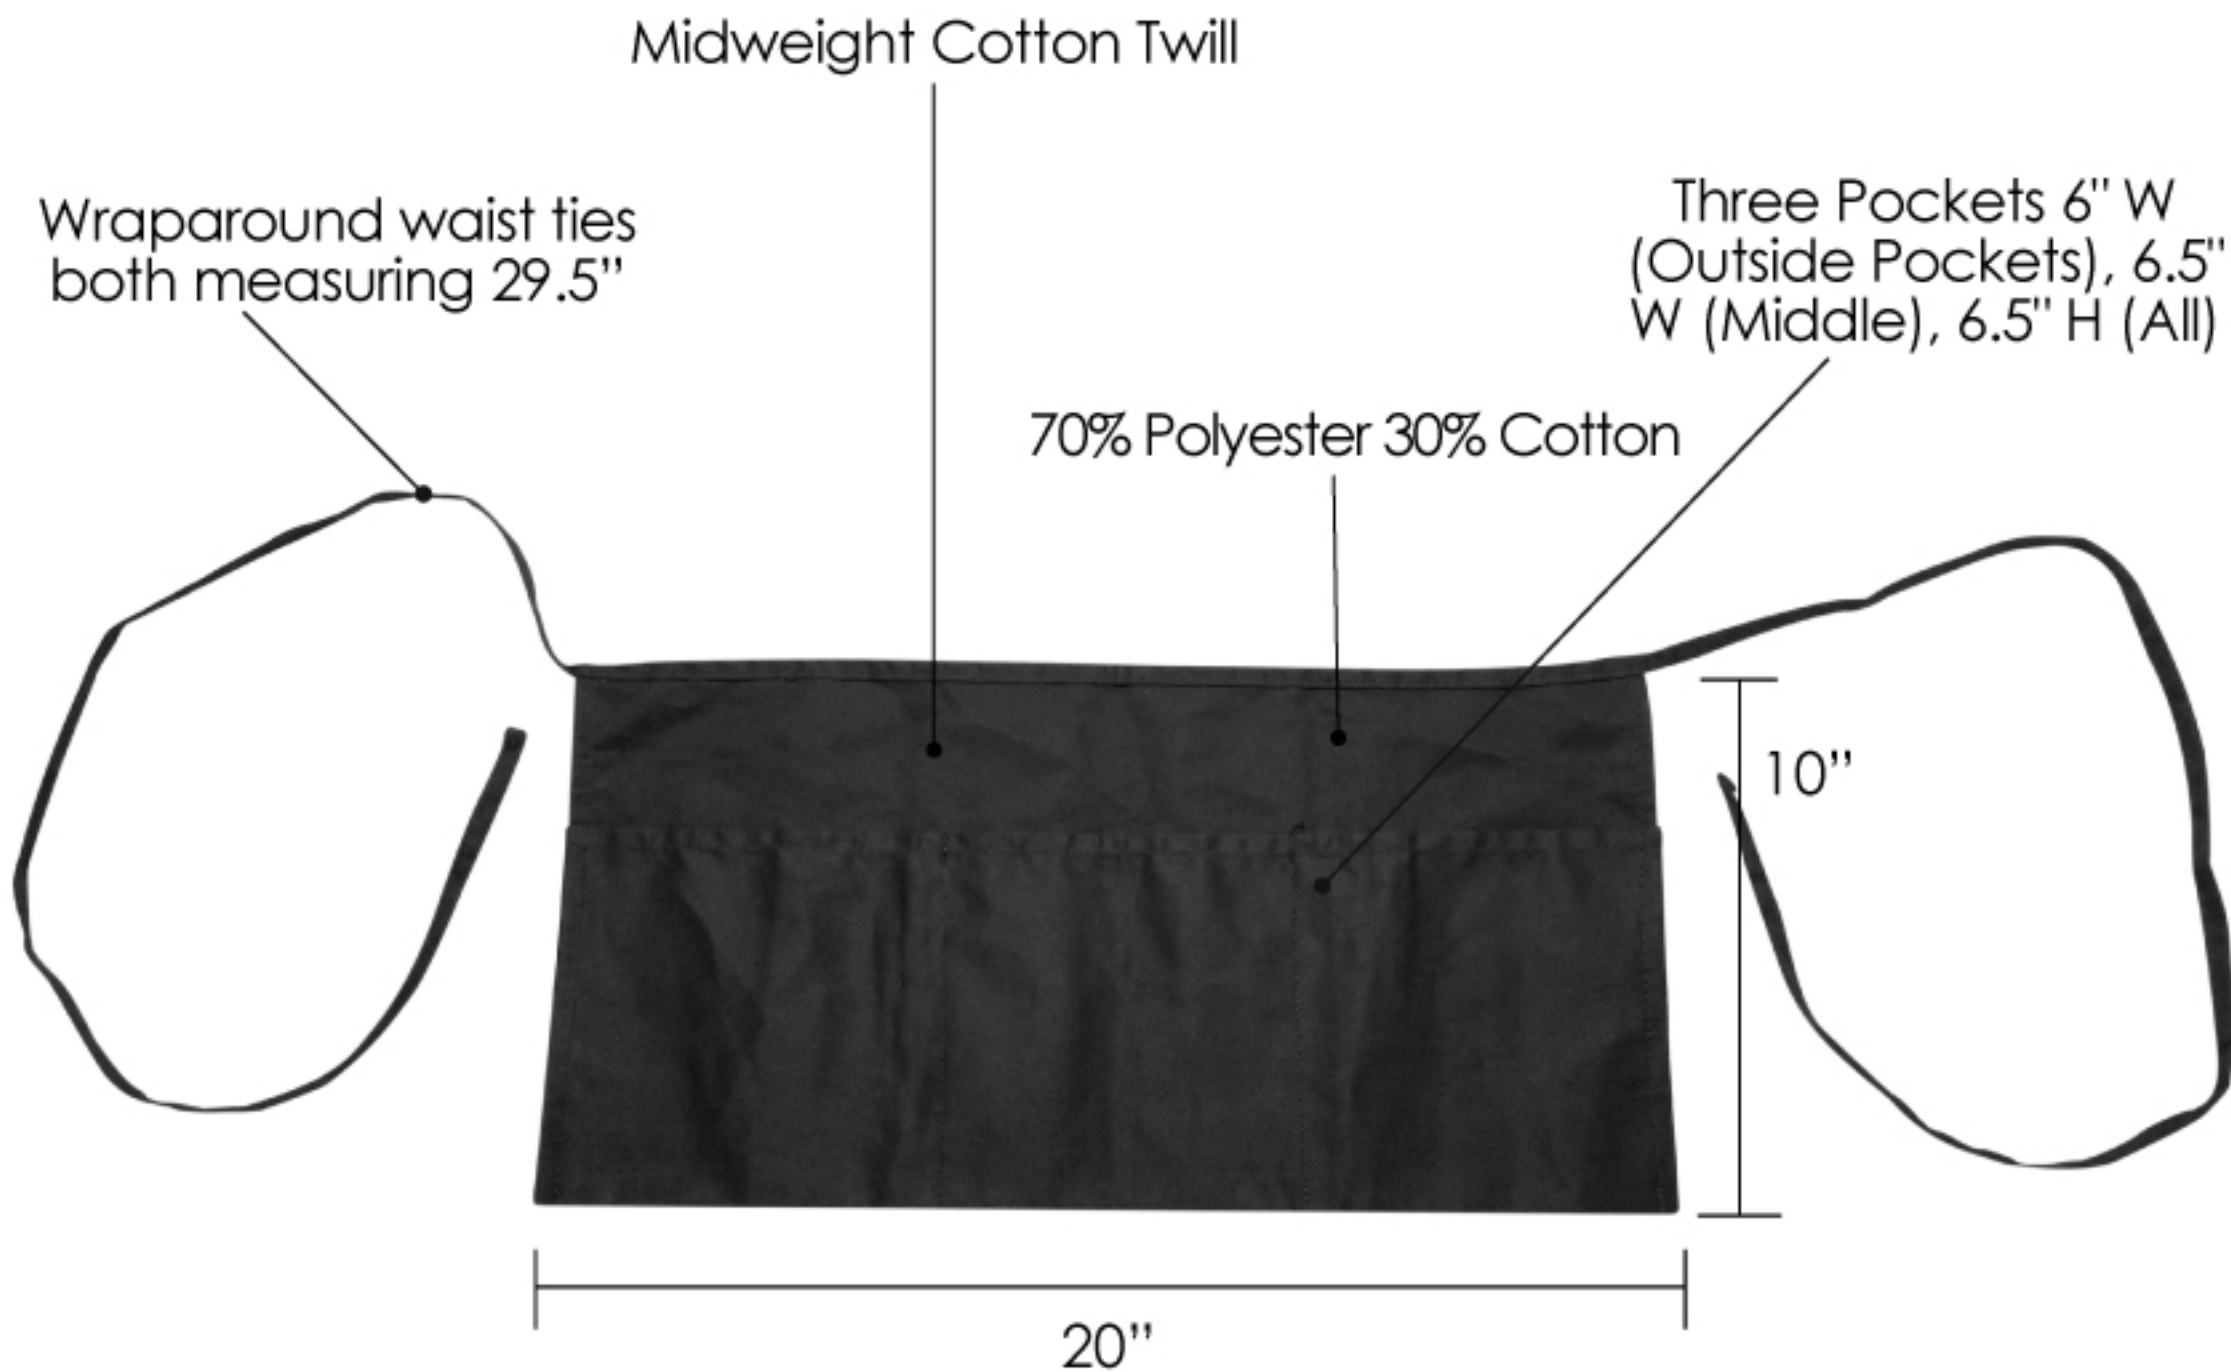

5500 Midweight Cotton Twill Waist Apron

Available in Black