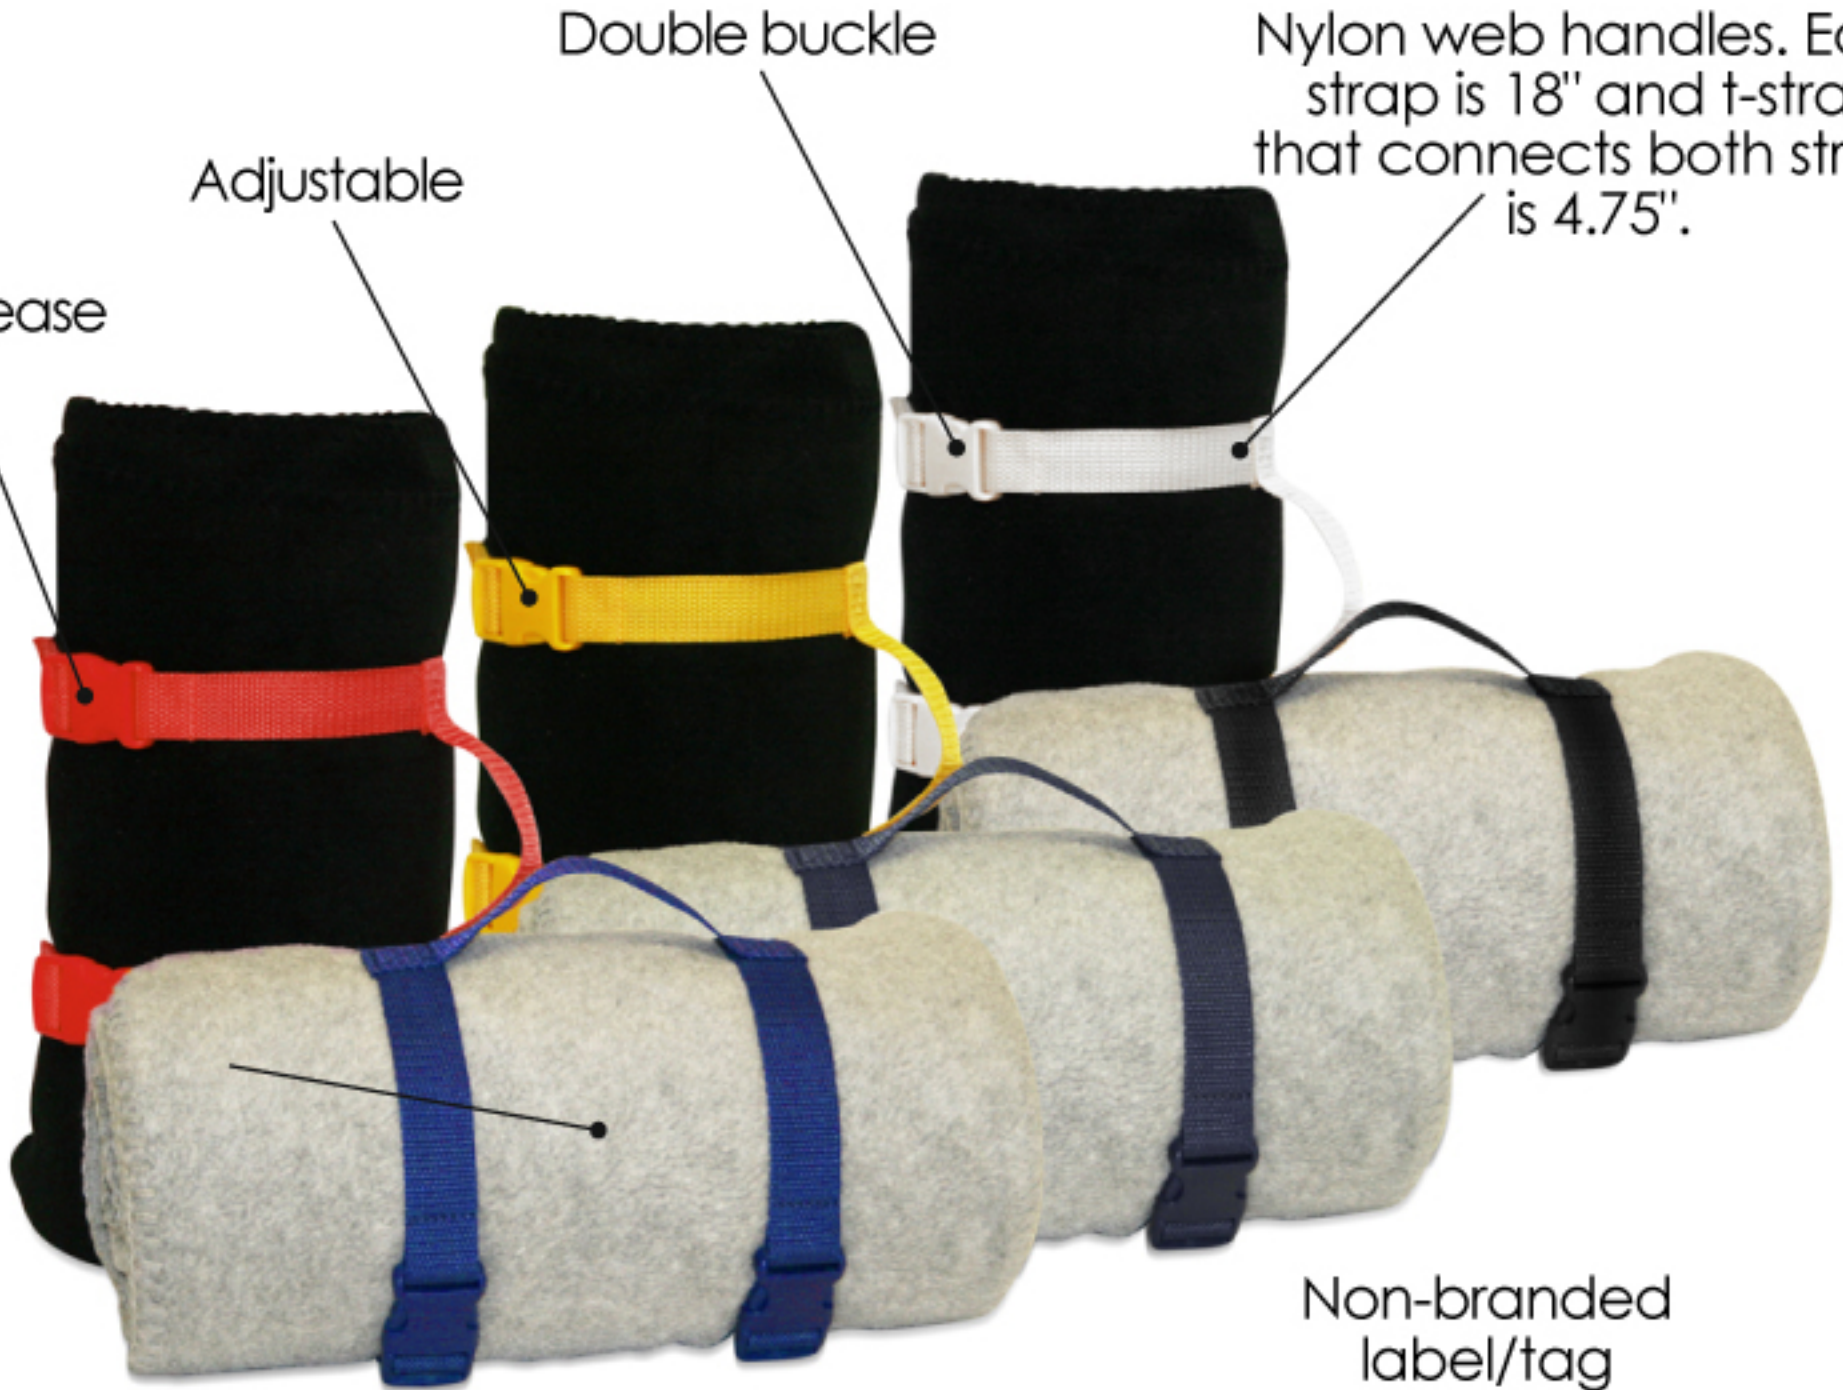

8820 Alpine Fleece Blanket Strap

Double buckle

Nylon web handles. Each strap is 18" and t-strap that connects both straps is 4.75".

Adjustable

Side release

Non-branded label/tag

Available in 6 Colors

Red

Yellow

White

Royal

Navy

Black