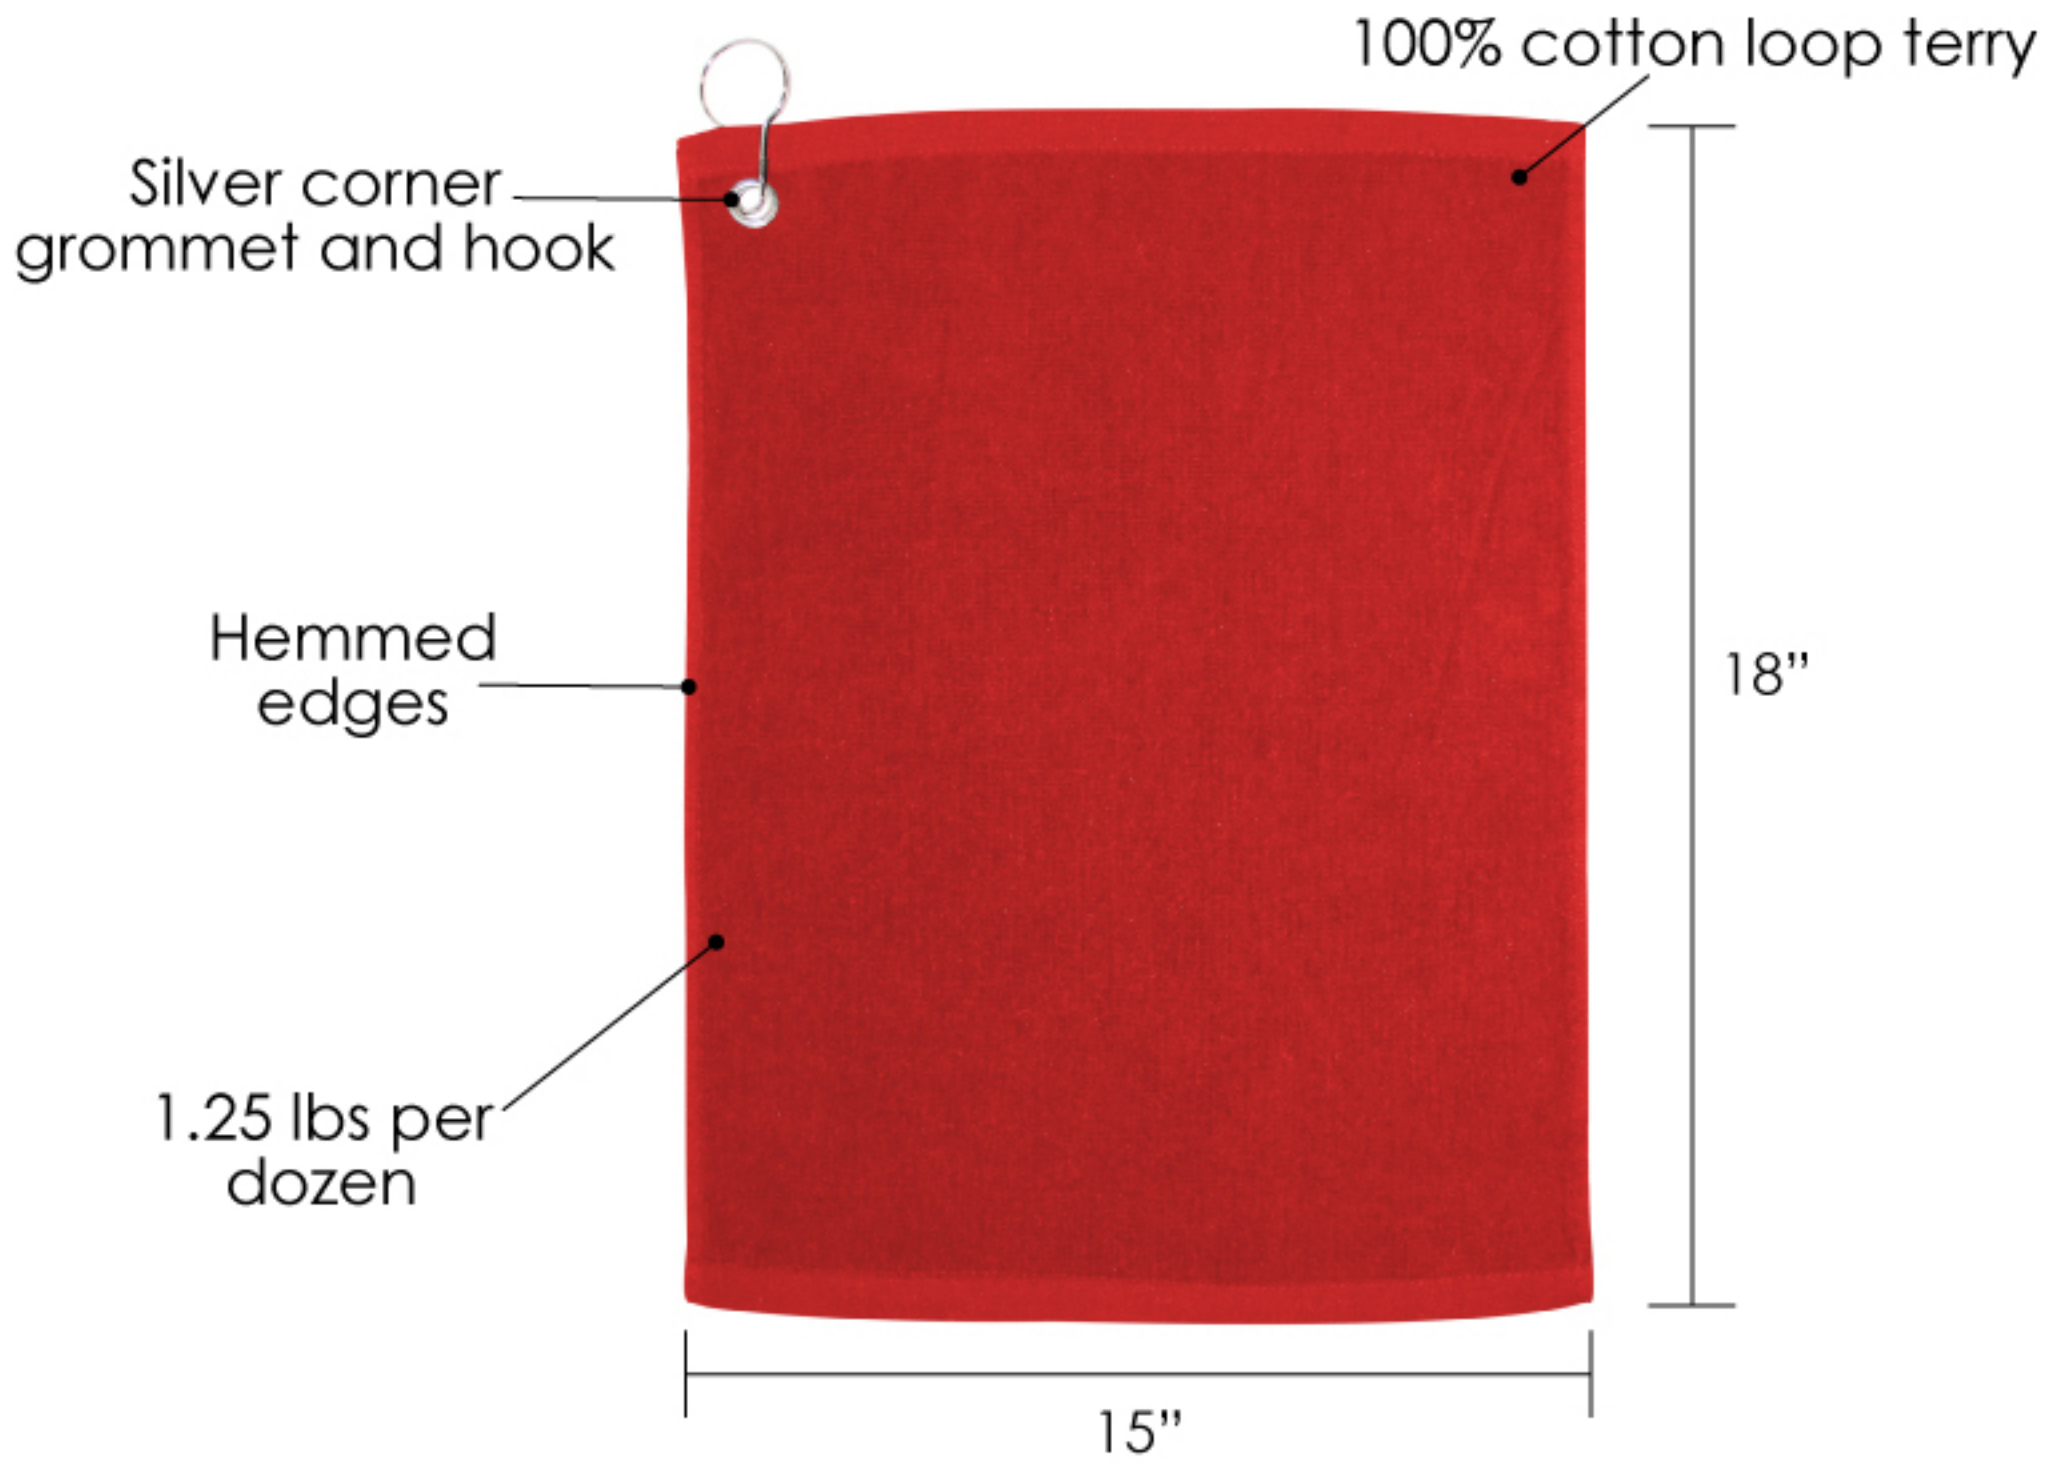

C1518 Large Rally Towel with Grommet and Hook

Available in 5 Colors

Black

Navy

Red

Royal

White