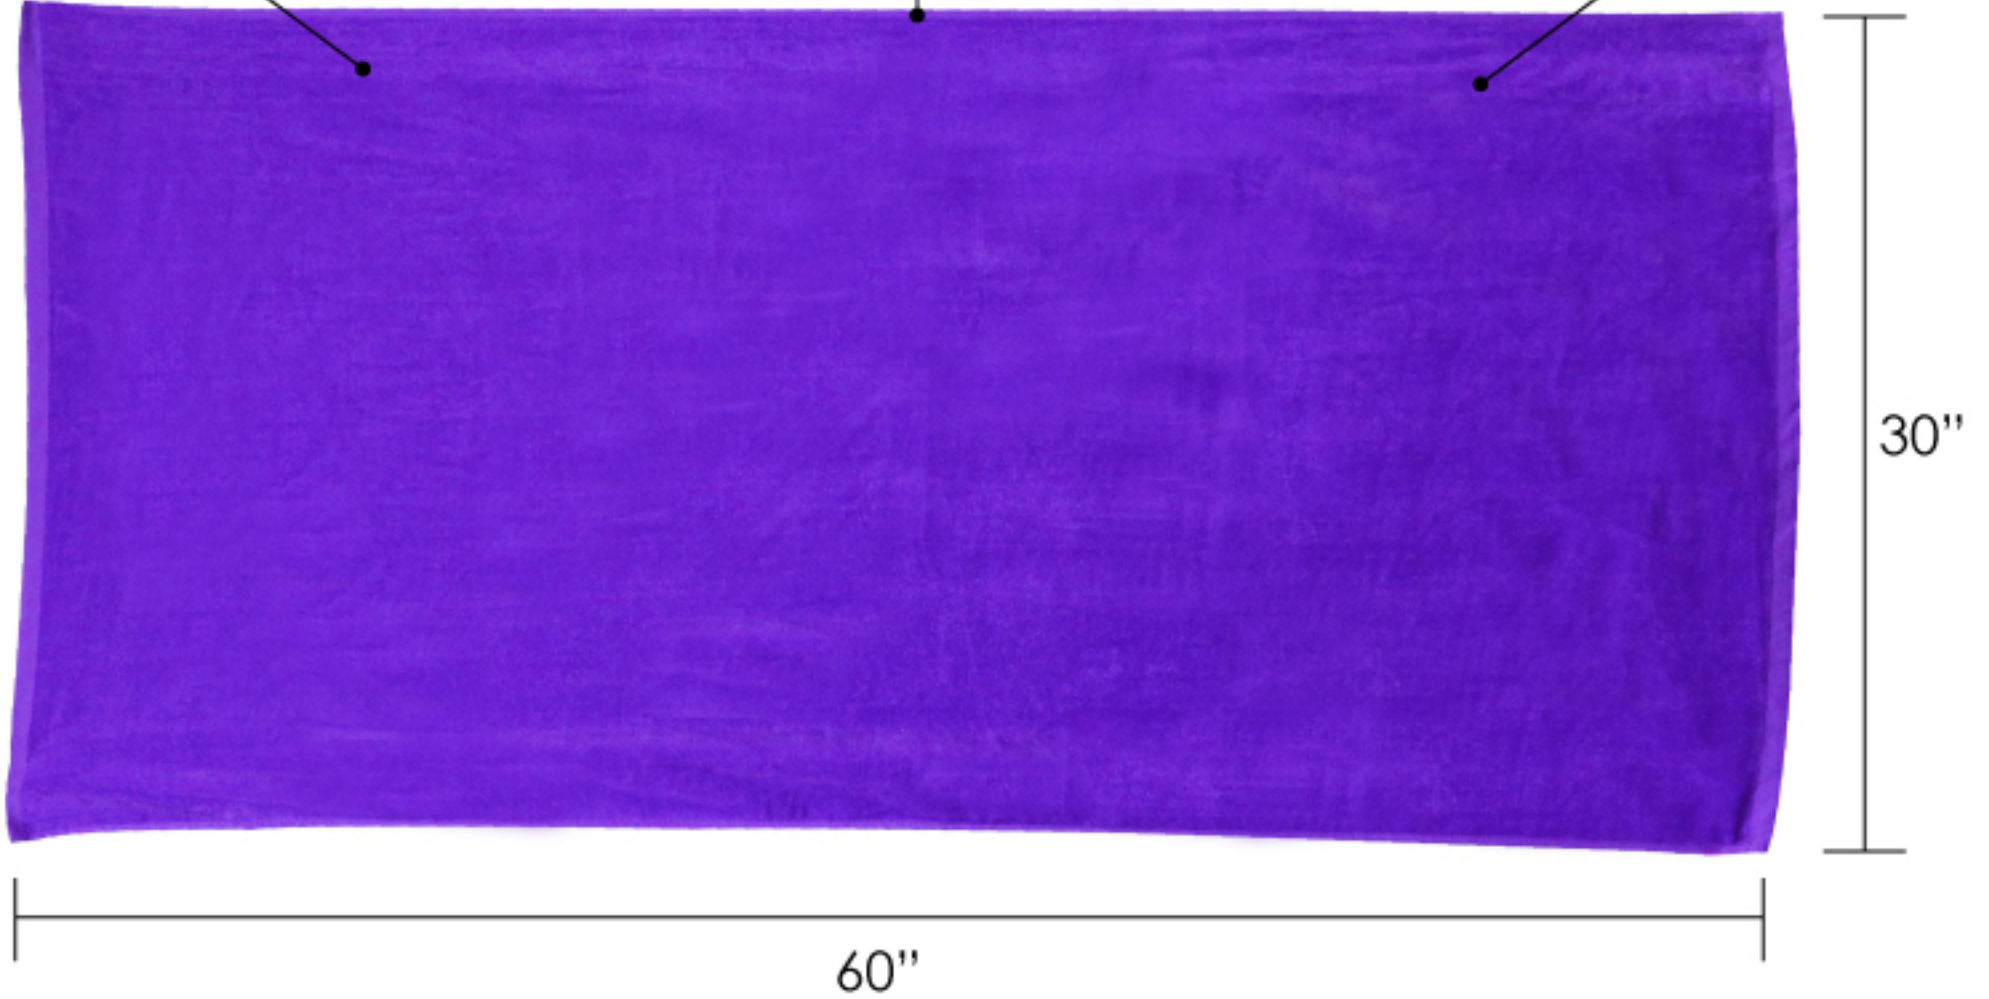

C3060X Beach Towel

100% cotton velour

Hemmed edges

10.5 lbs per dozen

Available in 31 Colors/Patterns