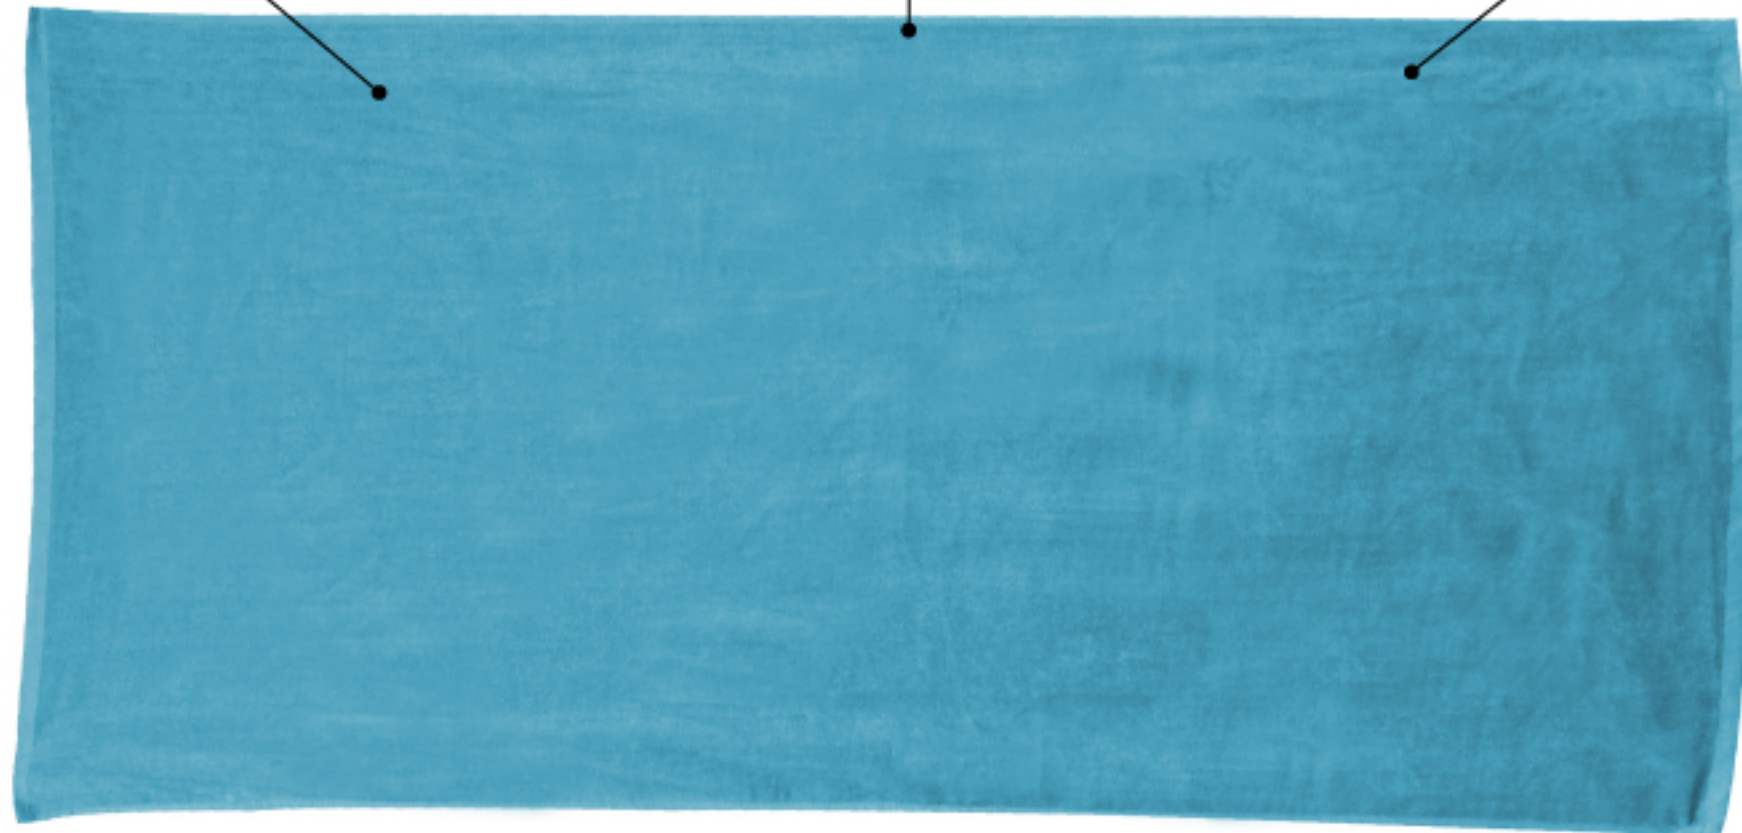

# OAD3060 Beach Towel

10.5 lb velour

Hemmed edges

Sheered loop terry

30"

60"

Available in 6 Colors

Aqua

Royal

Red

Black

White

Navy