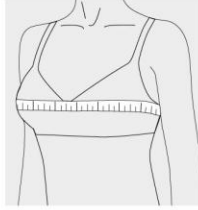

MEN'S BIG SIZE CHART

MEASURED IN INCHES

SIZE	NECK	CHEST	WAIST	ARM LENGTH
2XL	18 - 18 1/2	50 - 52	46 - 48	35 - 36
3XL	19 - 19 1/2	54 - 56	49 - 53	36 - 36 1/2
4XL	20 - 20 1/2	58 - 60	54 - 57	36 1/2 - 37

MEN'S BIG & TALL SIZE CHART

MEASURED IN INCHES

SIZE	NECK	CHEST	WAIST	ARM LENGTH
COMING SOON!				

YOUTH SIZE CHART

MEASURED IN INCHES

SIZE	CHEST	WAIST	HIPS	HEIGHT
XS	23 - 24	21 - 22	22.5 - 24.5	40 - 45
S	24 - 26	22 - 23	24.5 - 25.5	45 - 49.5
M	26 - 27	23 - 24.5	25.5 - 27	49.5 - 54
L	27 - 30.5	24.5 - 27	27 - 29	54 - 61
XL	30.5 - 33.5	27 - 29.5	29 - 31.5	61 - 64
XXL	33.5 - 35.5	29.5 - 31	31.5 - 33	64 - 66

INFANT & TODDLER SIZE CHART

MEASURED IN INCHES

SIZE	CHEST	WAIST	HIPS	HEIGHT	WEIGHT
P	13.75	14	14	UP TO 17	UP TO 5 lb
NB	15.5	16	16	UP TO 21	5 - 8 lb
3M	17	17.5	17.5	21 - 24	8 - 12 lb
6M	18	18.5	18.5	24 - 26	12 - 16 lb
9M	18.5	19	19	26 - 29	16 - 20 lb
12M	19	19.5	19.5	29 - 31	20 - 24 lb
18M	19.75	20.25	20.25	31 - 33	24 - 27 lb
24M	20.5	21	21	33 - 34	27 - 30 lb
2T	20.5	21	21	34 - 35	30 - 32 lb
3T	21	21.5	22	35 - 38	32 - 35 lb
4T	22	22	23	38 - 41	35 - 39 lb
5T	23	23	24	41 - 43	39 - 45 lb

HOW TO MEASURE GUIDE

BUST

MEASURE AT THE FULLEST POINT OF THE BUST AROUND THE ENTIRE BODY

WAIST

MEASURE AT NATURAL WAISTLINE AROUND THE ENTIRE BODY
GENERALLY THE NARROWEST PART ABOVE THE BELLY BUTTON

LOW HIP