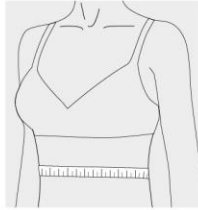

MEN'S BIG SIZE CHART

MEASURED IN INCHES

SIZE	NECK	CHEST	WAIST	ARM LENGTH
2XL	18 - 18 1/2	50 - 52	46 - 48	35 - 36
3XL	19 - 19 1/2	54 - 56	49 - 53	36 - 36 1/2
4XL	20 - 20 1/2	58 - 60	54 - 57	36 1/2 - 37

MEN'S BIG & TALL SIZE CHART

MEASURED IN INCHES

SIZE	NECK	CHEST	WAIST	ARM LENGTH
COMING SOON!				

YOUTH SIZE CHART

MEASURED IN INCHES

SIZE	CHEST	WAIST	HIPS	HEIGHT
XS	23 - 24	21 - 22	22.5 - 24.5	40 - 45
S	24 - 26	22 - 23	24.5 - 25.5	45 - 49.5
M	26 - 27	23 - 24.5	25.5 - 27	49.5 - 54
L	27 - 30.5	24.5 - 27	27 - 29	54 - 61
XL	30.5 - 33.5	27 - 29.5	29 - 31.5	61 - 64
XXL	33.5 - 35.5	29.5 - 31	31.5 - 33	64 - 66

INFANT & TODDLER SIZE CHART

MEASURED IN INCHES

SIZE	CHEST	WAIST	HIPS	HEIGHT	WEIGHT
P	13.75	14	14	UP TO 17	UP TO 5 lb
NB	15.5	16	16	UP TO 21	5 - 8 lb
3M	17	17.5	17.5	21 - 24	8 - 12 lb
6M	18	18.5	18.5	24 - 26	12 - 16 lb
9M	18.5	19	19	26 - 29	16 - 20 lb
12M	19	19.5	19.5	29 - 31	20 - 24 lb
18M	19.75	20.25	20.25	31 - 33	24 - 27 lb
24M	20.5	21	21	33 - 34	27 - 30 lb
2T	20.5	21	21	34 - 35	30 - 32 lb
3T	21	21.5	22	35 - 38	32 - 35 lb
4T	22	22	23	38 - 41	35 - 39 lb
5T	23	23	24	41 - 43	39 - 45 lb

HOW TO MEASURE GUIDE

BUST

MEASURE AT THE FULLEST POINT OF THE BUST AROUND THE ENTIRE BODY

WAIST

MEASURE AT NATURAL WAISTLINE AROUND THE ENTIRE BODY
GENERALLY THE NARROWEST PART ABOVE THE BELLY BUTTON

LOW HIP