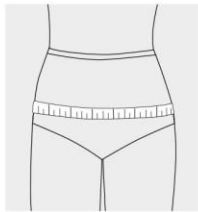

MEASURED IN INCHES

SIZE	NECK	CHEST	WAIST	ARM LENGTH
COMING SOON!				

YOUTH SIZE CHART

MEASURED IN INCHES

SIZE	CHEST	WAIST	HIPS	HEIGHT
XS	23 - 24	21 - 22	22.5 - 24.5	40 - 45
S	24 - 26	22 - 23	24.5 - 25.5	45 - 49.5
M	26 - 27	23 - 24.5	25.5 - 27	49.5 - 54
L	27 - 30.5	24.5 - 27	27 - 29	54 - 61
XL	30.5 - 33.5	27 - 29.5	29 - 31.5	61 - 64
XXL	33.5 - 35.5	29.5 - 31	31.5 - 33	64 - 66

INFANT & TODDLER SIZE CHART

MEASURED IN INCHES

SIZE	CHEST	WAIST	HIPS	HEIGHT	WEIGHT
P	13.75	14	14	UP TO 17	UP TO 5 lb
NB	15.5	16	16	UP TO 21	5 - 8 lb
3M	17	17.5	17.5	21 - 24	8 - 12 lb
6M	18	18.5	18.5	24 - 26	12 - 16 lb
9M	18.5	19	19	26 - 29	16 - 20 lb
12M	19	19.5	19.5	29 - 31	20 - 24 lb
18M	19.75	20.25	20.25	31 - 33	24 - 27 lb
24M	20.5	21	21	33 - 34	27 - 30 lb
2T	20.5	21	21	34 - 35	30 - 32 lb
3T	21	21.5	22	35 - 38	32 - 35 lb
4T	22	22	23	38 - 41	35 - 39 lb
5T	23	23	24	41 - 43	39 - 45 lb

HOW TO MEASURE GUIDE

BUST

MEASURE AT THE FULLEST POINT OF THE BUST AROUND THE ENTIRE BODY

WAIST

MEASURE AT NATURAL WAISTLINE AROUND THE ENTIRE BODY
GENERALLY THE NARROWEST PART ABOVE THE BELLY BUTTON

LOW HIP

MEASURE AT THE FULLEST POINT OF LOW HIP AROUND THE ENTIRE BODY
GENERALLY 8" BELOW NATURAL WAIST