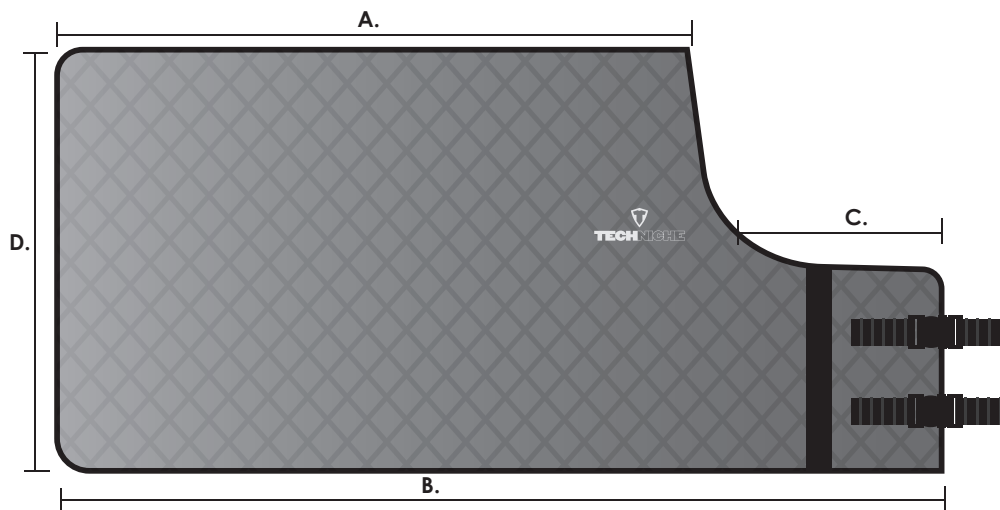

TECHNICHE CANINE

POWERED BY

HEATPAX™

#9529 Air Activated Heating Dog Coat

Size	XS	S	M	L	XL	XXL
Back Length	up to 8"	9-12"	13-16"	17-20"	20-24"	25-30"
Girth	12-20"	18-26"	22-32"	26-36"	28-38"	30-42"
Appximate Dog Weight	10lbs	25lbs	40lbs	70lbs	95lbs	120lbs

#9511 Air Activated Heating Dog Pad

Size	XS	S	M	L	XL	XXL
Width (of pad)	15"	19"	21"	23"	28"	32"
Length (of pad)	20"	24"	30"	36"	42"	48"

POWERED BY

HYPERKEWL™

#8510 Evaporative Cooling Horse Blankets

Size	Small/Medium	Large/Extra Large
Horse Size	14.1-15.3 Hands	16-18 Hands

SIZE	A.	B.	C.	D.
S/M	31.5"	54.5"	19"	27"
L/XL	30"	55.5"	22"	29.5"

#8520 Evaporative Cooling Equine Neck Cooler

Size	Small	Medium	Large
Mid Neck Circumference	29"	33"	37"

*Neck Cooler has hook and loop straps to adjust sizing