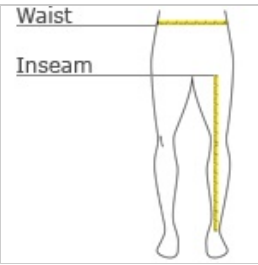

CornerStone® Unisex Drawstring Scrub Bottom SCRUBBTM

Designed for all professionals, this comfortable, easy care scrub bottom pulls on and off with ease.

- 65/35 poly/cotton
- Interior drawstring waist
- Single back pocket
- Straight leg
- Machine washable

CARE INSTRUCTIONS

Machine wash cold with similar colors, Do not bleach, Tumble dry low, Remove promptly, Warm iron if needed.

HOW TO MEASURE

WAIST

Measure around the smallest part of the natural waist.

INSEAM

Measure a similar style pant that fits well and is the desired length. Measure from the crotch seam to the hem.

SIZE CHART

	XS	S	M	L	XL	2XL	3XL
Waist	25-27	28-30	31-33	34-37	38-41	42-45	46-49
Hips	33-35	36-38	39-41	42-45	46-49	50-53	54-57