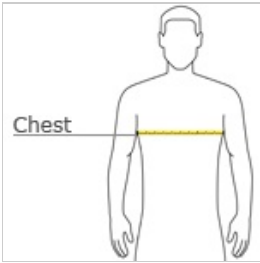

Stay comfortable throughout your shift in this soft, easy care scrub top. The pullover style lets you dress and undress with ease.

- 65/35 poly/cotton
- V-neckline
- Left chest pocket
- Even hem
- Machine washable

**CARE INSTRUCTIONS**

Machine wash cold with similar colors, Do not bleach, Tumble dry low, Remove promptly, Warm iron if needed.

**HOW TO MEASURE**

**CHEST WIDTH**  
 Measure under the arm and around the fullest part of the chest with arms down, keeping tape horizontal.

**SIZE CHART**

	XS	S	M	L	XL	2XL	3XL
Chest	33-35	36-38	36-41	42-45	46-49	50-53	54-57

**COLOR INFORMATION**

Black      Hunter Green      Turquoise