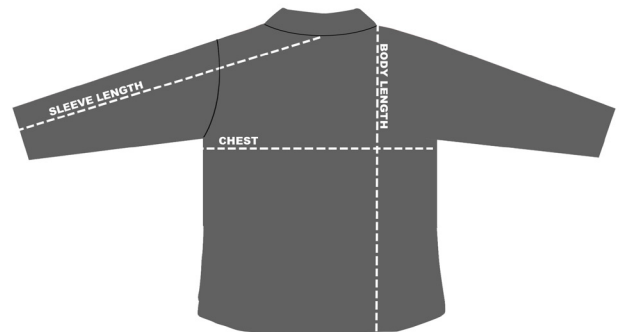

SIZE (Measurement in inches)	S	M	L	XL	2XL	3XL	4XL	5XL	6XL
CHEST (1" below armhole)	21	22	23	24	26	28	30	32	34
BODY LENGTH (from high point shoulder)	28.5	29.5	30.5	31.5	32.5	33.5	34.5	35.5	36.5
SLEEVE LENGTH (from center back neck)	32.5	34	35	36	37	38	39	40	41

K086LS Woodruff Long Sleeve