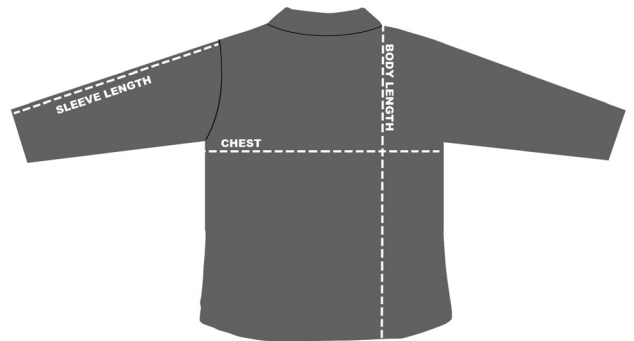

FRONT BODY LENGTH

Measure from high point shoulder to sweep opening.

SIZES (Measurement in inches)	XS	S	M	L	XL	2XL	3XL	4XL
CHEST (1" below armhole)	16.25	17.25	18.25	20.25	22.25	24.25	25.25	27.25
SLEEVE LENGTH (from top of armhole)	23	23	24	24	25	25	25.5	25.5
FRONT BODY LENGTH (from high point shoulder)	26.5	27.5	28.5	29.5	30.5	31.5	32.5	33.5